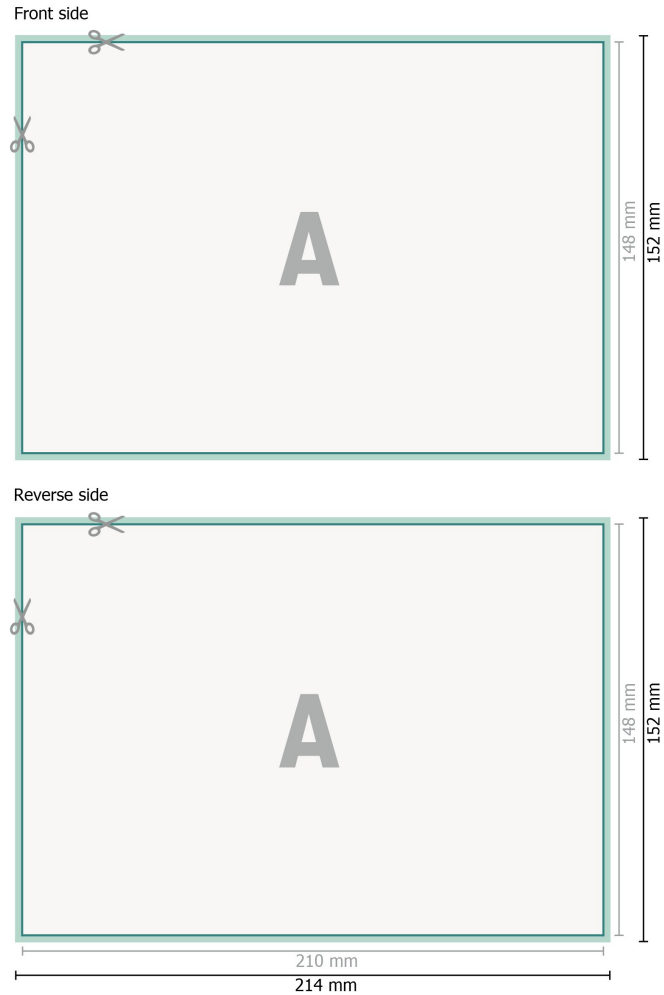

NCR pads, landscape, A5

Dataformat (incl. 2 mm bleed):

21,4 x 15,2 cm

bleed:

2 mm

Trimmed size:

21 x 14,8 cm

Safety margin:

4 mm

Maintaining space between the text/information and the edge of the trimmed format prevents undesirable cuts.

Please note:

Allow for trim allowance and safety margin according to instructions.

Arrange background graphics, images or graphics up to the edge of the data format.

Tolerances may occur during production due to cutting, punching and folding processes.

Printing data: Instructions and templates can be found under the menu item *Printing data* at www.onlineprinters.co.uk

Explanation of symbols

 Bleed

 Reading direction

 Trimmed size

 Data format