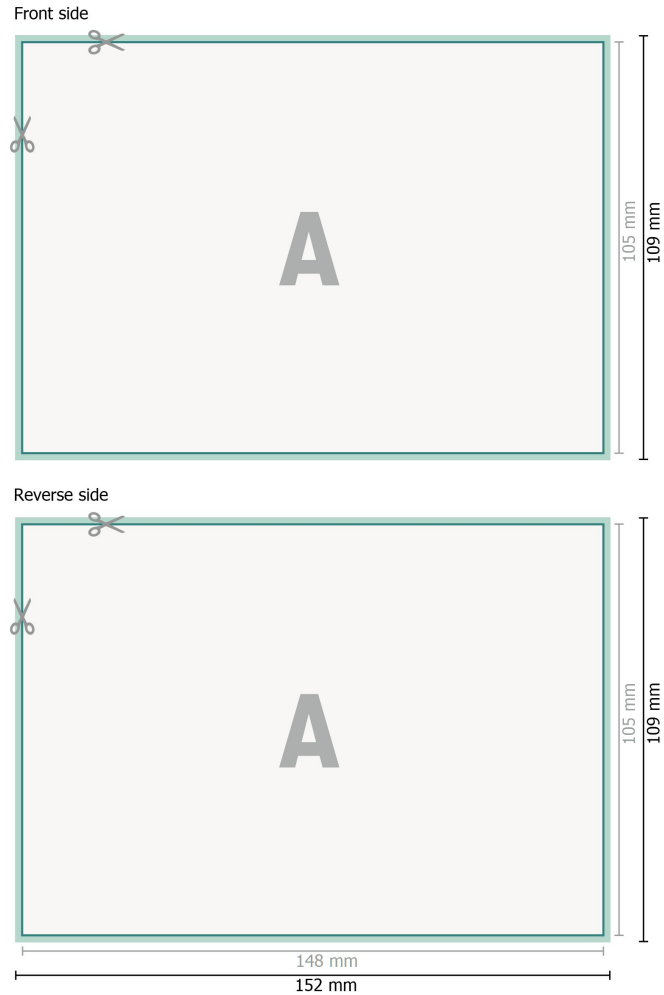

NCR pads, landscape, A6

Dataformat (incl. 2 mm bleed):

15,2 x 10,9 cm

bleed:

2 mm

Trimmed size:

14,8 x 10,5 cm

Safety margin:

4 mm

Maintaining space between the text/information and the edge of the trimmed format prevents undesirable cuts.

Explanation of symbols

 Bleed

 Reading direction

 Trimmed size

 Data format

Please note:

Allow for trim allowance and safety margin according to instructions.

Arrange background graphics, images or graphics up to the edge of the data format.

Tolerances may occur during production due to cutting, punching and folding processes.