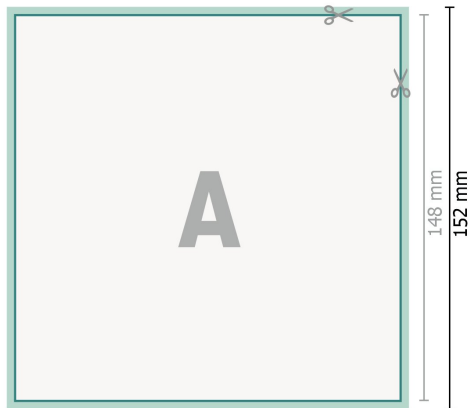

Wedding cards, A5 square

2 pages, 300 gsm art print paper

Front side

Reverse side

Dataformat (incl. 2 mm bleed):

15,2 x 15,2 cm

bleed:

2 mm

Trimmed size:

14,8 x 14,8 cm

Safety margin:

4 mm

Maintaining space between the text/information and the edge of the trimmed format prevents undesirable cuts.

Explanation of symbols

 Bleed

 Reading direction

 Trimmed size

 Data format

 We will cut/perforate your product here

Please note:

Allow for trim allowance and safety margin according to instructions.

Arrange background graphics, images or graphics up to the edge of the data format.