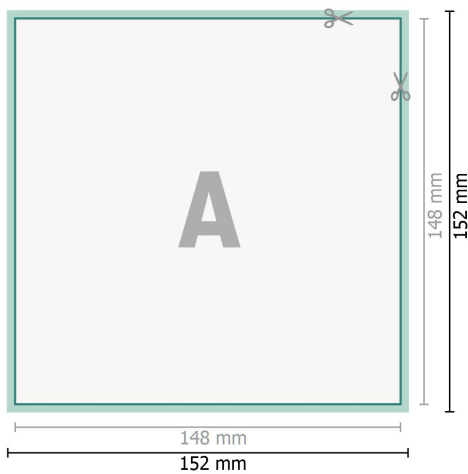

Wedding cards, A5 square

2 pages, 300 gsm art print paper

Front side

Reverse side

Dataformat (incl. 2 mm bleed):

15,2 x 15,2 cm

bleed:

2 mm

Trimmed size:

14,8 x 14,8 cm

Safety margin:

4 mm

Maintaining space between the text/information and the edge of the trimmed format prevents undesirable cuts.

Explanation of symbols

 Bleed

 Reading direction

 Trimmed size

 Data format

 We will cut/perforate your product here

Please note:

Allow for trim allowance and safety margin according to instructions.

Arrange background graphics, images or graphics up to the edge of the data format.