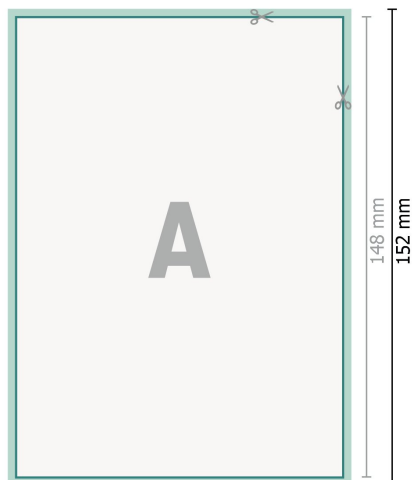

Wedding cards portrait, A6

2 pages, 300 gsm art print paper

Front side

Dataformat (incl. 2 mm bleed):

10,9 x 15,2 cm

bleed:

2 mm

Trimmed size:

10,5 x 14,8 cm

Safety margin:

4 mm

Maintaining space between the text/information and the edge of the trimmed format prevents undesirable cuts.

Reverse side

Explanation of symbols

 Bleed

 Reading direction

 Trimmed size

 Data format

 We will cut/perforate your product here

Please note:

Allow for trim allowance and safety margin according to instructions.

Arrange background graphics, images or graphics up to the edge of the data format.