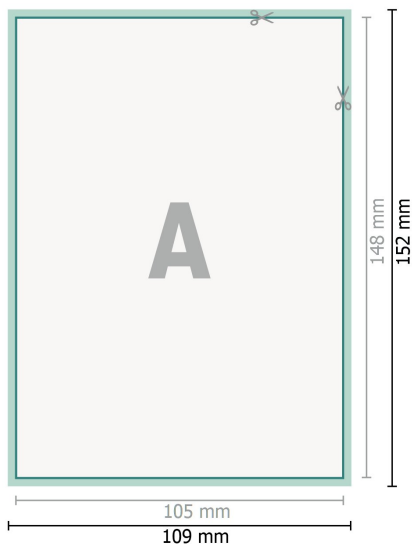

Wedding cards portrait, A6

2 pages, 300 gsm art print paper

Front side

Dataformat (incl. 2 mm bleed):

10,9 x 15,2 cm

bleed:

2 mm

Trimmed size:

10,5 x 14,8 cm

Safety margin:

4 mm

Maintaining space between the text/information and the edge of the trimmed format prevents undesirable cuts.

Reverse side

Explanation of symbols

 Bleed

 Reading direction

 Trimmed size

 Data format

 We will cut/perforate your product here

Please note:

Allow for trim allowance and safety margin according to instructions.

Arrange background graphics, images or graphics up to the edge of the data format.