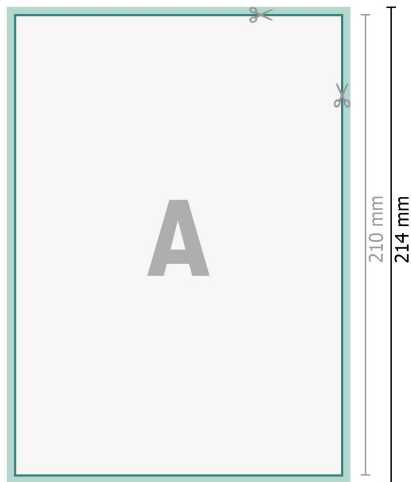

Wedding cards portrait, A5

2 pages, 300 gsm art print paper

Front side

Dataformat (incl. 2 mm bleed):

15,2 x 21,4 cm

bleed:

2 mm

Trimmed size:

14,8 x 21 cm

Safety margin:

4 mm

Maintaining space between the text/information and the edge of the trimmed format prevents undesirable cuts.

Reverse side

Explanation of symbols

-  Bleed
-  Reading direction
-  Trimmed size
-  Data format
-  We will cut/perforate your product here

Please note:

Allow for trim allowance and safety margin according to instructions.

Arrange background graphics, images or graphics up to the edge of the data format.

Tolerances may occur during production due to cutting, punching and folding processes.