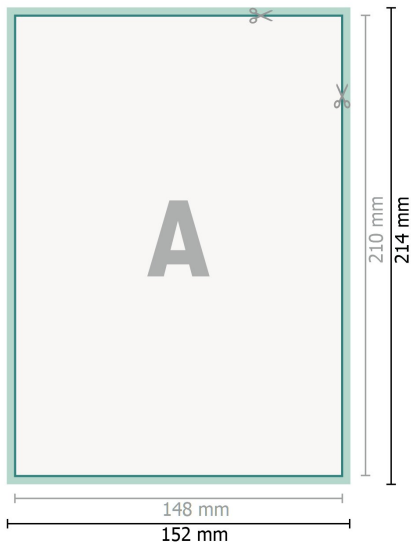

Wedding cards portrait, A5

2 pages, 300 gsm art print paper

Front side

Dataformat (incl. 2 mm bleed):

15,2 x 21,4 cm

bleed:

2 mm

Trimmed size:

14,8 x 21 cm

Safety margin:

4 mm

Maintaining space between the text/information and the edge of the trimmed format prevents undesirable cuts.

Reverse side

Explanation of symbols

-  Bleed
-  Reading direction
-  Trimmed size
-  Data format
-  We will cut/perforate your product here

Please note:

Allow for trim allowance and safety margin according to instructions.

Arrange background graphics, images or graphics up to the edge of the data format.

Tolerances may occur during production due to cutting, punching and folding processes.