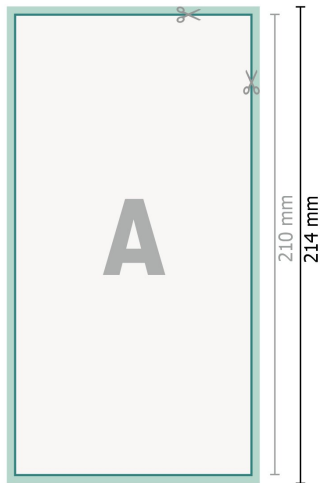

Wedding cards portrait, DL

2 pages, 300 gsm art print paper

Front side

Reverse side

Dataformat (incl. 2 mm bleed):

10,9 x 21,4 cm

bleed:

2 mm

Trimmed size:

10,5 x 21 cm

Safety margin:

4 mm

Maintaining space between the text/information and the edge of the trimmed format prevents undesirable cuts.

Explanation of symbols

 Bleed

 Reading direction

 Trimmed size

 Data format

 We will cut/perforate your product here

Please note:

Allow for trim allowance and safety margin according to instructions.

Arrange background graphics, images or graphics up to the edge of the data format.