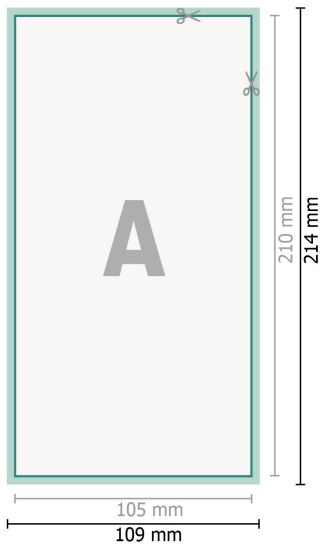

Wedding cards portrait, DL

2 pages, 300 gsm art print paper

Front side

Reverse side

Dataformat (incl. 2 mm bleed):

10,9 x 21,4 cm

bleed:

2 mm

Trimmed size:

10,5 x 21 cm

Safety margin:

4 mm

Maintaining space between the text/information and the edge of the trimmed format prevents undesirable cuts.

Explanation of symbols

 Bleed

 Reading direction

 Trimmed size

 Data format

 We will cut/perforate your product here

Please note:

Allow for trim allowance and safety margin according to instructions.

Arrange background graphics, images or graphics up to the edge of the data format.