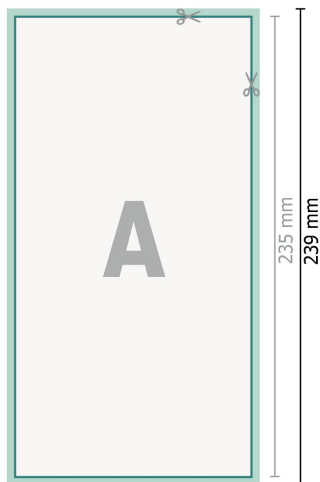

Wedding cards portrait, 12.5 x 23.5 cm

2 pages, 300 gsm art print paper

Front side

Reverse side

Dataformat (incl. 2 mm bleed):

12,9 x 23,9 cm

bleed:

2 mm

Trimmed size:

12,5 x 23,5 cm

Safety margin:

4 mm

Maintaining space between the text/information and the edge of the trimmed format prevents undesirable cuts.

Explanation of symbols

 Bleed

 Reading direction

 Trimmed size

 Data format

 We will cut/perforate your product here

Please note:

Allow for trim allowance and safety margin according to instructions.

Arrange background graphics, images or graphics up to the edge of the data format.