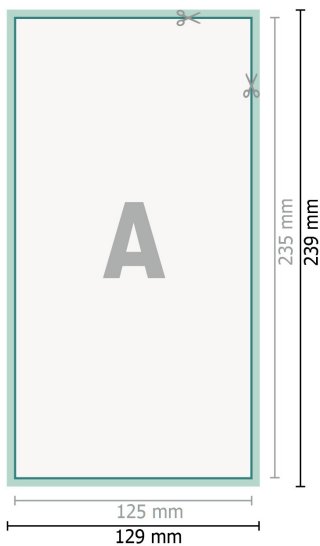

Wedding cards portrait, 12.5 x 23.5 cm

2 pages, 300 gsm art print paper

Front side

Reverse side

Dataformat (incl. 2 mm bleed):

12,9 x 23,9 cm

bleed:

2 mm

Trimmed size:

12,5 x 23,5 cm

Safety margin:

4 mm

Maintaining space between the text/information and the edge of the trimmed format prevents undesirable cuts.

Explanation of symbols

 Bleed

 Reading direction

 Trimmed size

 Data format

 We will cut/perforate your product here

Please note:

Allow for trim allowance and safety margin according to instructions.

Arrange background graphics, images or graphics up to the edge of the data format.