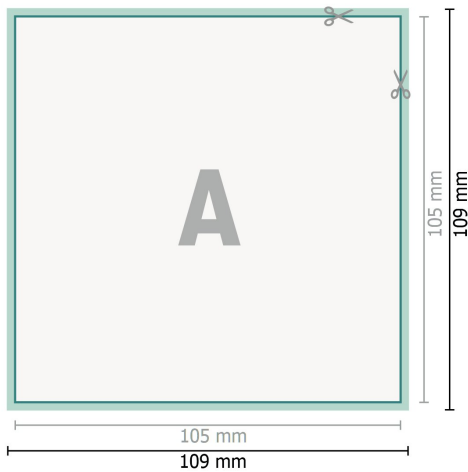

Wedding cards, A6 square

2 pages, 300 gsm art print paper

Front side

Reverse side

Dataformat (incl. 2 mm bleed):

10,9 x 10,9 cm

bleed:

2 mm

Trimmed size:

10,5 x 10,5 cm

Safety margin:

4 mm

Maintaining space between the text/information and the edge of the trimmed format prevents undesirable cuts.

Explanation of symbols

 Bleed

 Reading direction

 Trimmed size

 Data format

 We will cut/perforate your product here

Please note:

Allow for trim allowance and safety margin according to instructions.

Arrange background graphics, images or graphics up to the edge of the data format.