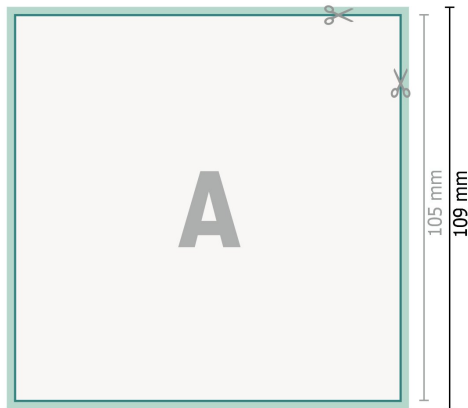

Wedding cards, A6 square

2 pages, 300 gsm art print paper

Front side

Reverse side

Dataformat (incl. 2 mm bleed):

10,9 x 10,9 cm

bleed:

2 mm

Trimmed size:

10,5 x 10,5 cm

Safety margin:

4 mm

Maintaining space between the text/information and the edge of the trimmed format prevents undesirable cuts.

Explanation of symbols

 Bleed

 Reading direction

 Trimmed size

 Data format

 We will cut/perforate your product here

Please note:

Allow for trim allowance and safety margin according to instructions.

Arrange background graphics, images or graphics up to the edge of the data format.