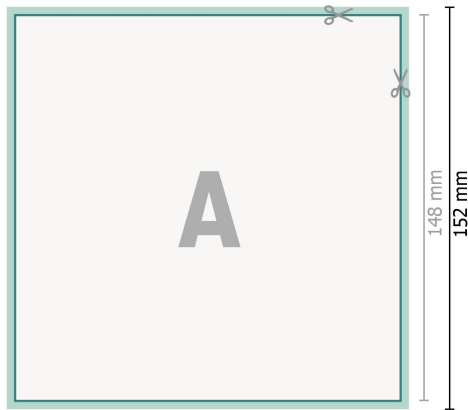

# Wedding cards, A5 square

2 pages, 300 gsm art print paper

Front side

Reverse side

**Dataformat (incl. 2 mm bleed):**

15,2 x 15,2 cm

**bleed:**

2 mm

**Trimmed size:**

14,8 x 14,8 cm

**Safety margin:**

4 mm

Maintaining space between the text/information and the edge of the trimmed format prevents undesirable cuts.

## Explanation of symbols

 Bleed

 Reading direction

 Trimmed size

 Data format

 We will cut/perforate your product here