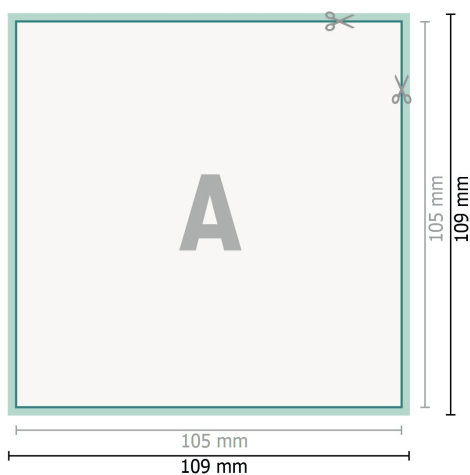

Wedding cards, A6 square

2 pages, 300 gsm art print paper

Front side

Reverse side

Dataformat (incl. 2 mm bleed):

10,9 x 10,9 cm

bleed:

2 mm

Trimmed size:

10,5 x 10,5 cm

Safety margin:

4 mm

Maintaining space between the text/information and the edge of the trimmed format prevents undesirable cuts.

Explanation of symbols

 Bleed

 Reading direction

 Trimmed size

 Data format

 We will cut/perforate your product here

Please note:

Allow for trim allowance and safety margin according to instructions.

Arrange background graphics, images or graphics up to the edge of the data format.