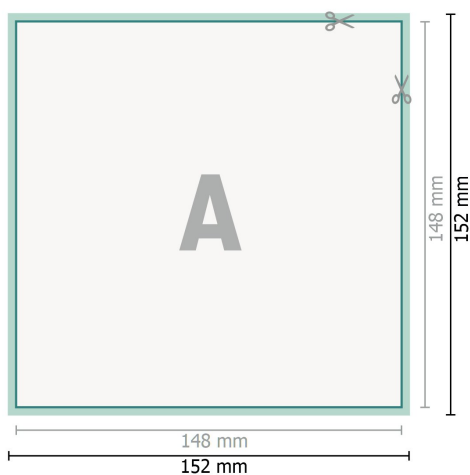

Wedding cards, A5 square

2 pages, 300 gsm art print paper

Front side

Reverse side

Dataformat (incl. 2 mm bleed):

15,2 x 15,2 cm

bleed:

2 mm

Trimmed size:

14,8 x 14,8 cm

Safety margin:

4 mm

Maintaining space between the text/information and the edge of the trimmed format prevents undesirable cuts.

Explanation of symbols

 Bleed

 Reading direction

 Trimmed size

 Data format

 We will cut/perforate your product here

Please note:

Allow for trim allowance and safety margin according to instructions.

Arrange background graphics, images or graphics up to the edge of the data format.