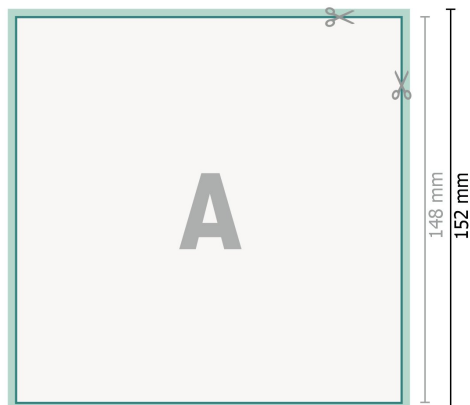

Wedding cards, A5 square

2 pages, 300 gsm art print paper

Front side

Reverse side

Dataformat (incl. 2 mm bleed):

15,2 x 15,2 cm

bleed:

2 mm

Trimmed size:

14,8 x 14,8 cm

Safety margin:

4 mm

Maintaining space between the text/information and the edge of the trimmed format prevents undesirable cuts.

Explanation of symbols

 Bleed

 Reading direction

 Trimmed size

 Data format

 We will cut/perforate your product here

Please note:

Allow for trim allowance and safety margin according to instructions.

Arrange background graphics, images or graphics up to the edge of the data format.