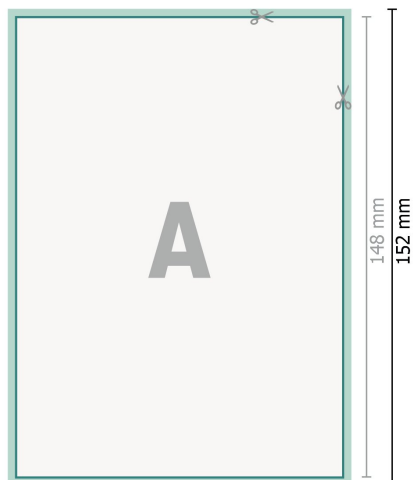

# Wedding cards portrait, A6

2 pages, 300 gsm art print paper

Front side

**Dataformat (incl. 2 mm bleed):**

10,9 x 15,2 cm

**bleed:**

2 mm

**Trimmed size:**

10,5 x 14,8 cm

**Safety margin:**

4 mm

Maintaining space between the text/information and the edge of the trimmed format prevents undesirable cuts.

Reverse side

## Explanation of symbols

 Bleed

 Reading direction

 Trimmed size

 Data format

 We will cut/perforate your product here

## Please note:

Allow for trim allowance and safety margin according to instructions.

Arrange background graphics, images or graphics up to the edge of the data format.

Tolerances may occur during production due to cutting, punching and folding processes.