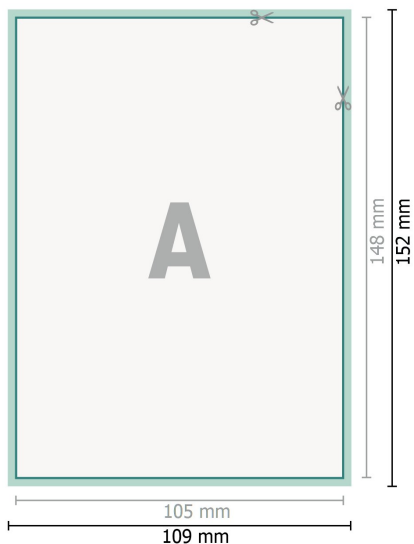

# Wedding cards portrait, A6

2 pages, 300 gsm art print paper

Front side

**Dataformat (incl. 2 mm bleed):**

10,9 x 15,2 cm

**bleed:**

2 mm

**Trimmed size:**

10,5 x 14,8 cm

**Safety margin:**

4 mm

Maintaining space between the text/information and the edge of the trimmed format prevents undesirable cuts.

Reverse side

## Explanation of symbols

 Bleed

 Reading direction

 Trimmed size

 Data format

 We will cut/perforate your product here

## Please note:

Allow for trim allowance and safety margin according to instructions.

Arrange background graphics, images or graphics up to the edge of the data format.

Tolerances may occur during production due to cutting, punching and folding processes.