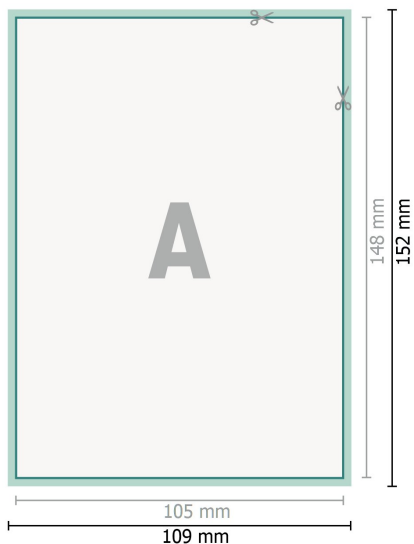

Wedding cards portrait, A6

2 pages, 300 gsm art print paper

Front side

Dataformat (incl. 2 mm bleed):

10,9 x 15,2 cm

bleed:

2 mm

Trimmed size:

10,5 x 14,8 cm

Safety margin:

4 mm

Maintaining space between the text/information and the edge of the trimmed format prevents undesirable cuts.

Reverse side

Explanation of symbols

 Bleed

 Reading direction

 Trimmed size

 Data format

 We will cut/perforate your product here

Please note:

Allow for trim allowance and safety margin according to instructions.

Arrange background graphics, images or graphics up to the edge of the data format.