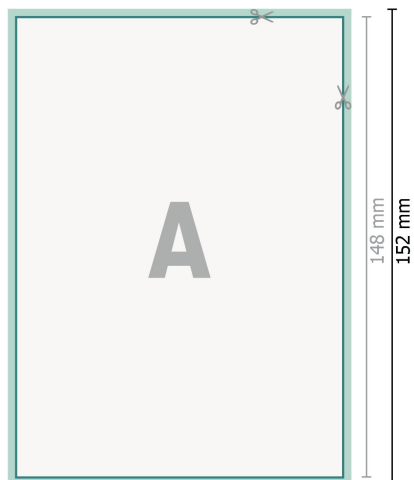

Wedding cards portrait, A6

2 pages, 300 gsm art print paper

Front side

Dataformat (incl. 2 mm bleed):

10,9 x 15,2 cm

bleed:

2 mm

Trimmed size:

10,5 x 14,8 cm

Safety margin:

4 mm

Maintaining space between the text/information and the edge of the trimmed format prevents undesirable cuts.

Reverse side

Explanation of symbols

 Bleed

 Reading direction

 Trimmed size

 Data format

 We will cut/perforate your product here

Please note:

Allow for trim allowance and safety margin according to instructions.

Arrange background graphics, images or graphics up to the edge of the data format.