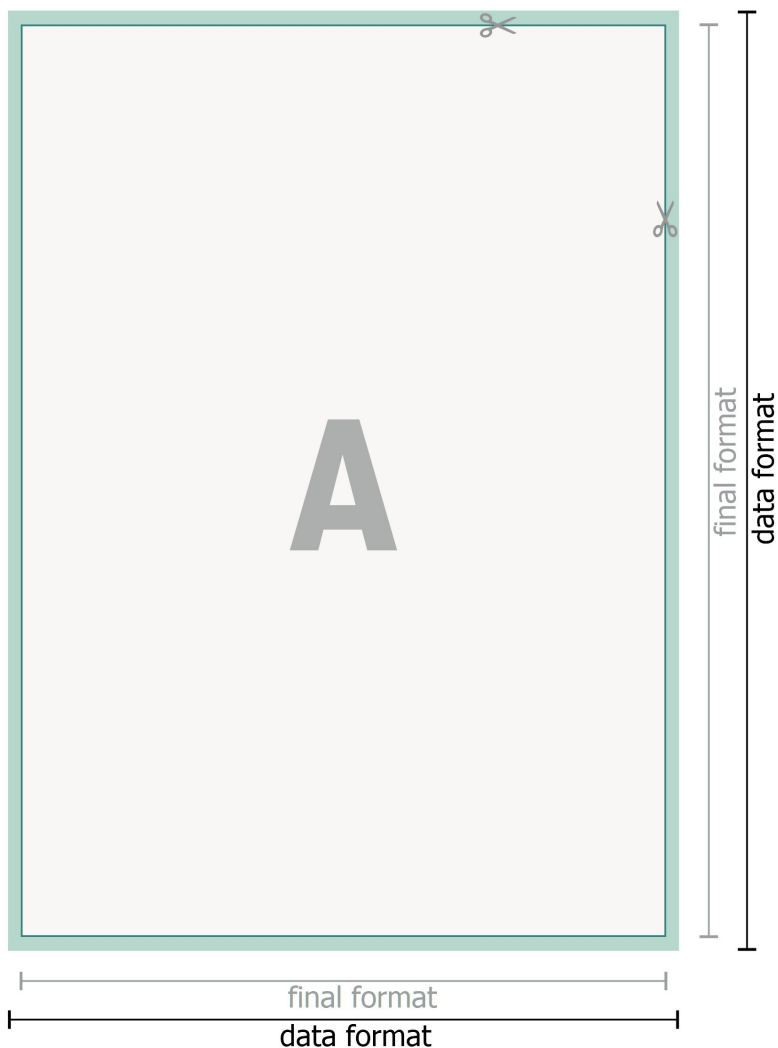

# Square self-adhesive labels, free format

## free format selection

**bleed:**  
2 mm

**Safety margin:**  
4 mm

Maintaining space between the text/information and the edge of the trimmed format prevents undesirable cuts.

## Explanation of symbols

-  Bleed
-  Reading direction
-  Trimmed size
-  Data format
-  We will cut/perforate your product here

## Please note:

Allow for trim allowance and safety margin according to instructions.

Arrange background graphics, images or graphics up to the edge of the data format.

Tolerances may occur during production due to cutting, punching and folding processes.