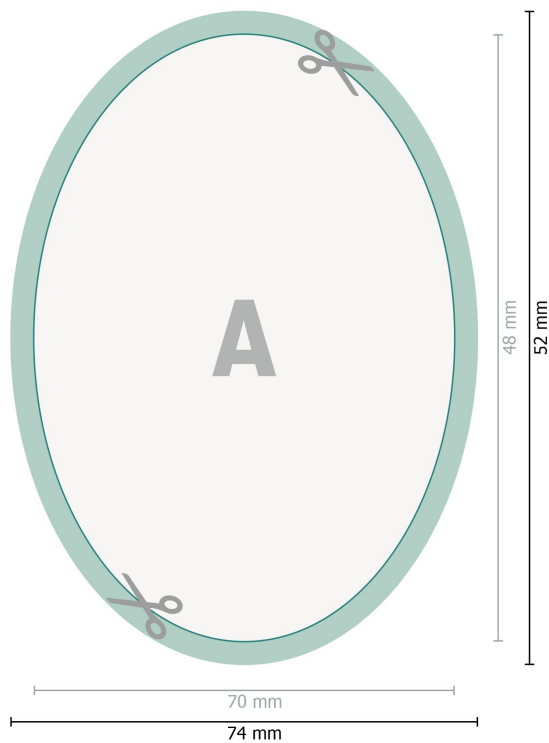

Aufkleber, Oval, 7,0 cm x 4,8 cm

**Dataformat (incl. 2 mm bleed):**

7,4 x 5,2 cm

bleed:

2 mm

Trimmed size:

7 x 4,8 cm

Safety margin:

4 mm

Maintaining space between the text/information and the edge of the trimmed format prevents undesirable cuts.

Explanation of symbols

 Bleed

 Reading direction

 Trimmed size

 Data format

 We will cut/perforate your product here

Please note:

Allow for trim allowance and safety margin according to instructions.

Arrange background graphics, images or graphics up to the edge of the data format.

Tolerances may occur during production due to cutting, punching and folding processes.