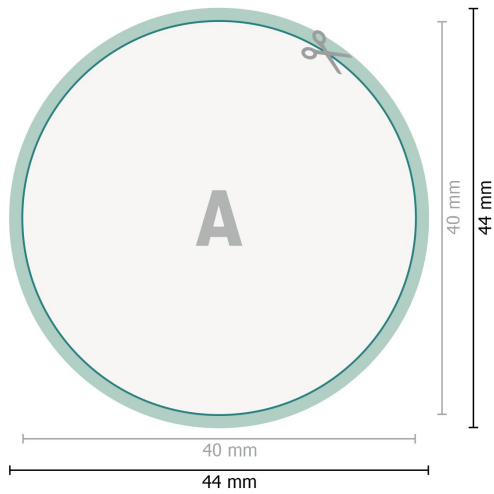

Aufkleber, rund, 4,0 cm Durchmesser

**Dataformat (incl. mm bleed):**

4,4 x 4,4 cm

bleed:

mm

Trimmed size:

4 x 4 cm

Safety margin:

4 mm

Maintaining space between the text/information and the edge of the trimmed format prevents undesirable cuts.

Explanation of symbols

 Bleed

 Reading direction

 Trimmed size

 Data format

 We will cut/perforate your product here

Please note:

Allow for trim allowance and safety margin according to instructions.

Arrange background graphics, images or graphics up to the edge of the data format.

Tolerances may occur during production due to cutting, punching and folding processes.