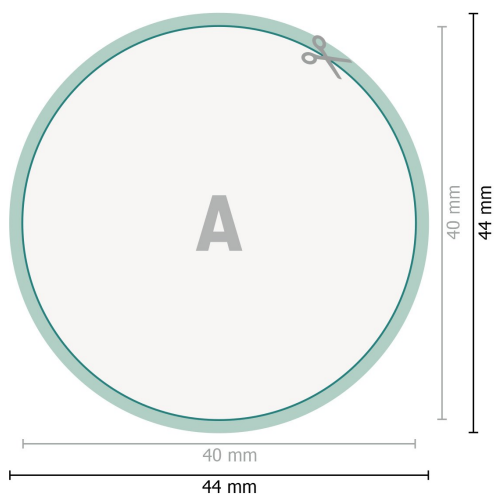

Aufkleber, rund, 4,0 cm Durchmesser

**Dataformat (incl. 2 mm bleed):**

4,4 x 4,4 cm

bleed:

2 mm

Trimmed size:

4 x 4 cm

Safety margin:

4 mm

Maintaining space between the text/information and the edge of the trimmed format prevents undesirable cuts.

Explanation of symbols

 Bleed

 Reading direction

 Trimmed size

 Data format

 We will cut/perforate your product here

Please note:

Allow for trim allowance and safety margin according to instructions.

Arrange background graphics, images or graphics up to the edge of the data format.

Tolerances may occur during production due to cutting, punching and folding processes.