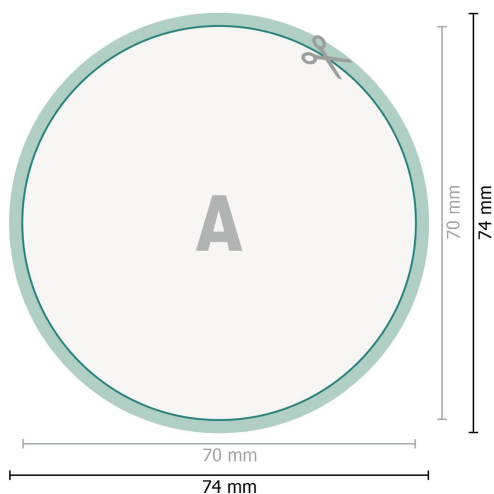

Aufkleber, rund, 7,0 cm Durchmesser

**Dataformat (incl. mm bleed):**

7,4 x 7,4 cm

bleed:

mm

Trimmed size:

7 x 7 cm

Safety margin:

4 mm

Maintaining space between the text/information and the edge of the trimmed format prevents undesirable cuts.

Explanation of symbols

 Bleed

 Reading direction

 Trimmed size

 Data format

 We will cut/perforate your product here

Please note:

Allow for trim allowance and safety margin according to instructions.

Arrange background graphics, images or graphics up to the edge of the data format.

Tolerances may occur during production due to cutting, punching and folding processes.