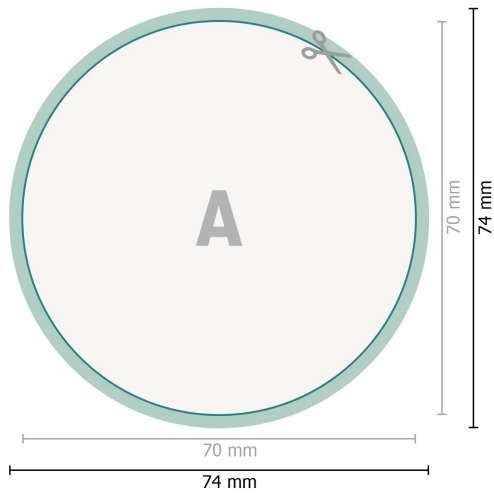

Aufkleber, rund, 7,0 cm Durchmesser

**Dataformat (incl. 2 mm bleed):**

7,4 x 7,4 cm

bleed:

2 mm

Trimmed size:

7 x 7 cm

Safety margin:

4 mm

Maintaining space between the text/information and the edge of the trimmed format prevents undesirable cuts.

Explanation of symbols

 Bleed

 Reading direction

 Trimmed size

 Data format

 We will cut/perforate your product here

Please note:

Allow for trim allowance and safety margin according to instructions.

Arrange background graphics, images or graphics up to the edge of the data format.

Tolerances may occur during production due to cutting, punching and folding processes.