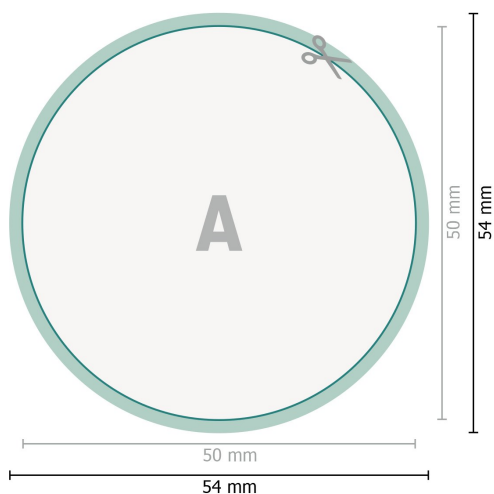

Aufkleber, rund, 5,0 cm Durchmesser

**Dataformat (incl. mm bleed):**

5,4 x 5,4 cm

bleed:

mm

Trimmed size:

5 x 5 cm

Safety margin:

4 mm

Maintaining space between the text/information and the edge of the trimmed format prevents undesirable cuts.

Explanation of symbols

 Bleed

 Reading direction

 Trimmed size

 Data format

 We will cut/perforate your product here

Please note:

Allow for trim allowance and safety margin according to instructions.

Arrange background graphics, images or graphics up to the edge of the data format.

Tolerances may occur during production due to cutting, punching and folding processes.