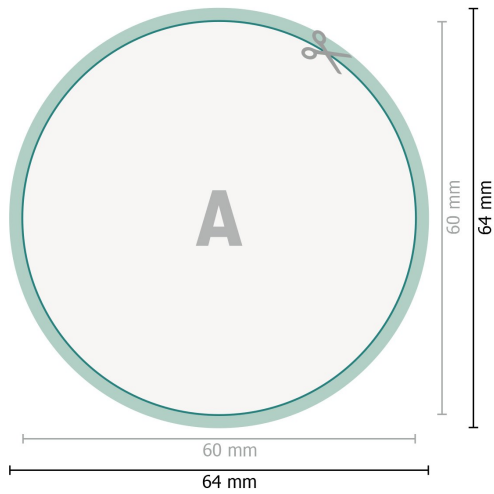

Aufkleber, rund, 6,0 cm Durchmesser

**Dataformat (incl. mm bleed):**

6,4 x 6,4 cm

bleed:

mm

Trimmed size:

6 x 6 cm

Safety margin:

4 mm

Maintaining space between the text/information and the edge of the trimmed format prevents undesirable cuts.

Explanation of symbols

 Bleed

 Reading direction

 Trimmed size

 Data format

 We will cut/perforate your product here

Please note:

Allow for trim allowance and safety margin according to instructions.

Arrange background graphics, images or graphics up to the edge of the data format.

Tolerances may occur during production due to cutting, punching and folding processes.