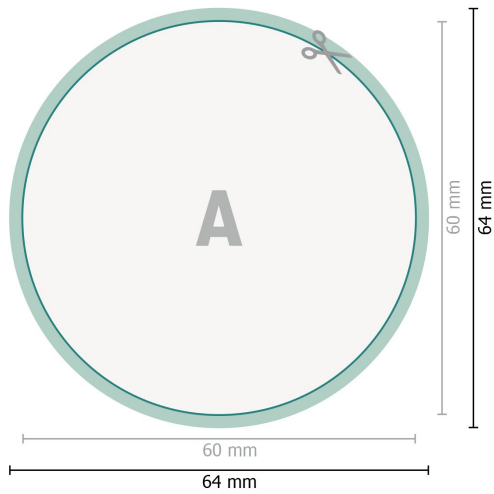

# Aufkleber, rund, 6,0 cm Durchmesser

**Dataformat (incl. 2 mm bleed):**  
6,4 x 6,4 cm

**bleed:**  
2 mm

**Trimmed size:**  
6 x 6 cm

**Safety margin:**  
4 mm  
Maintaining space between the text/information and the edge of the trimmed format prevents undesirable cuts.

## Explanation of symbols

-  Bleed
-  Reading direction
-  Trimmed size
-  Data format
-  We will cut/perforate your product here

## Please note:

Allow for trim allowance and safety margin according to instructions.

Arrange background graphics, images or graphics up to the edge of the data format.

Tolerances may occur during production due to cutting, punching and folding processes.