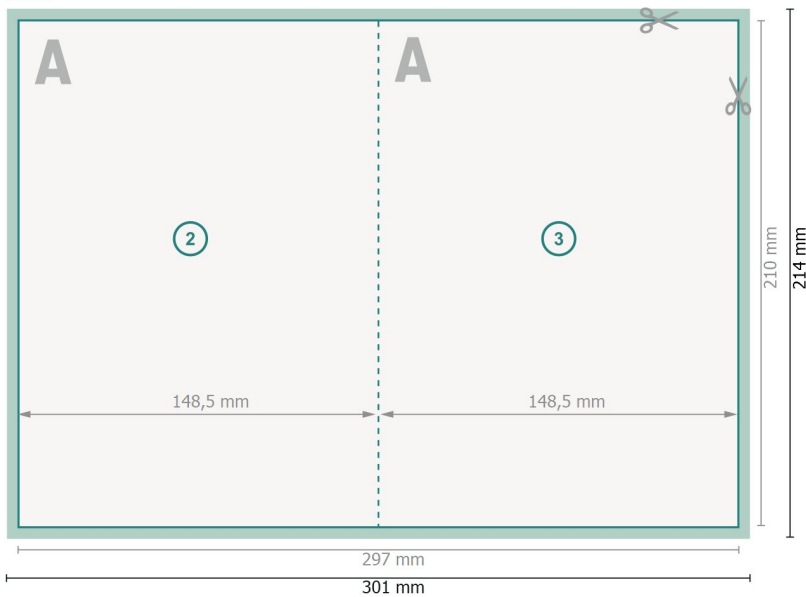

Folded Cards Portrait, A5

1 fold

Outside

Dataformat (incl. 2 mm bleed):
30,1 x 21,4 cm

bleed:
2 mm

Trimmed size:
29,7 x 21 cm

Trimmed size (closed):
14,8 x 21 cm

Safety margin:
4 mm

Maintaining space between the text/information and the edge of the trimmed format prevents undesirable cuts.

Inside

Explanation of symbols

-  Bleed
-  Reading direction
-  Trimmed size
-  Data format
-  We will cut/perforate your product here

Please note:

Allow for trim allowance and safety margin according to instructions.

Arrange background graphics, images or graphics up to the edge of the data format.

Tolerances may occur during production due to cutting, punching and folding processes.