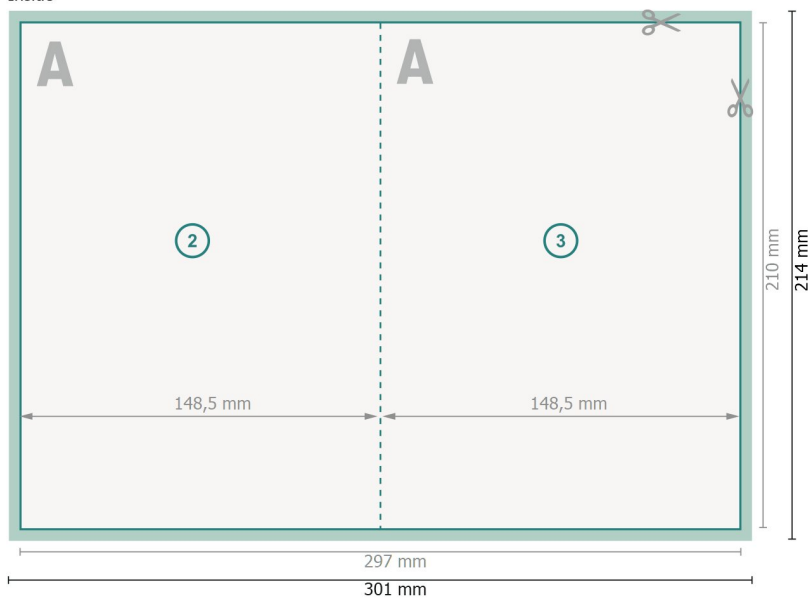

# Eco/natural paper folded cards Portrait, A5

1 fold

Outside

**Dataformat (incl. 2 mm bleed):**

30,1 x 21,4 cm

**bleed:**

2 mm

**Trimmed size:**

29,7 x 21 cm

**Trimmed size (closed):**

14,8 x 21 cm

**Safety margin:**

4 mm

Maintaining space between the text/information and the edge of the trimmed format prevents undesirable cuts.

Inside

## Please note:

Allow for trim allowance and safety margin according to instructions.

Arrange background graphics, images or graphics up to the edge of the data format.

Tolerances may occur during production due to cutting, punching and folding processes.