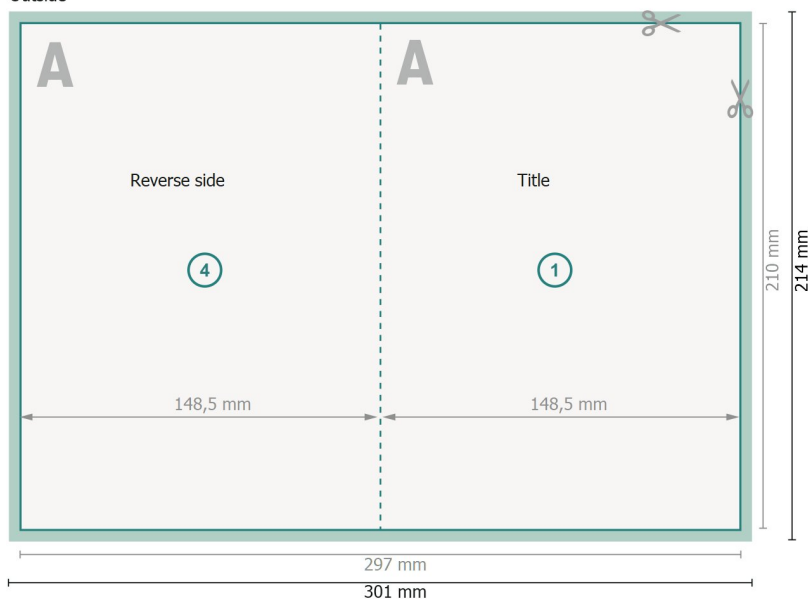

# Eco/natural paper folded cards Portrait, A5

1 fold

Outside

**Dataformat (incl. 2 mm bleed):**

30,1 x 21,4 cm

**bleed:**

2 mm

**Trimmed size:**

29,7 x 21 cm

**Trimmed size (closed):**

14,8 x 21 cm

**Safety margin:**

4 mm

Maintaining space between the text/information and the edge of the trimmed format prevents undesirable cuts.

Inside

## Please note:

Allow for trim allowance and safety margin according to instructions.

Arrange background graphics, images or graphics up to the edge of the data format.

Tolerances may occur during production due to cutting, punching and folding processes.