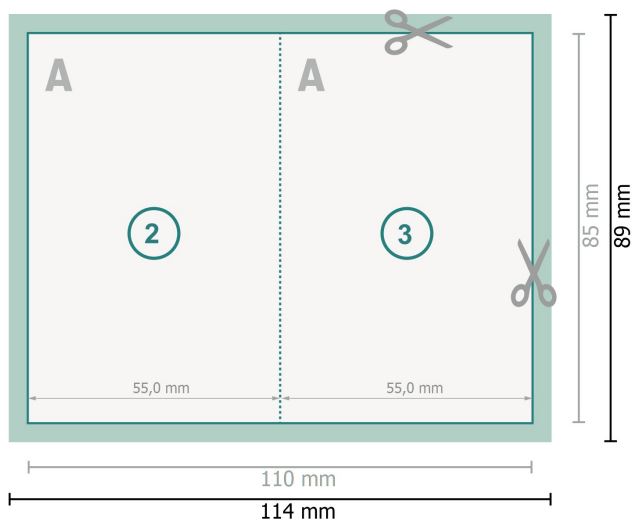

Folded Cards, Portrait, 5.5 x 8.5 cm

1 fold

Dataformat (incl. 2 mm bleed):

11,4 x 8,9 cm

bleed:

2 mm

Trimmed size:

11 x 8,5 cm

Trimmed size (closed):

5,5 x 8,5 cm

Safety margin:

4 mm

Maintaining space between the text/information and the edge of the trimmed format prevents undesirable cuts.

Explanation of symbols

 Bleed

 Reading direction

 Trimmed size

 Data format

 Creasing/Folding

Please note:

Allow for trim allowance and safety margin according to instructions.

Arrange background graphics, images or graphics up to the edge of the data format.