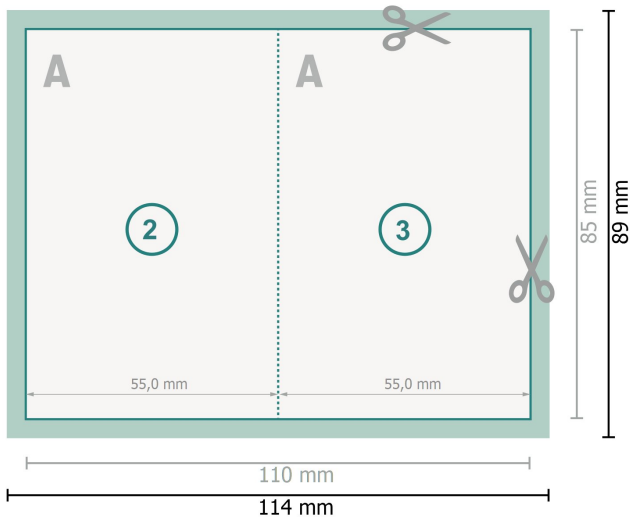

Folded Cards, Portrait, 5.5 x 8.5 cm

1 fold

Dataformat (incl. 2 mm bleed):

11,4 x 8,9 cm

bleed:

2 mm

Trimmed size:

11 x 8,5 cm

Trimmed size (closed):

5,5 x 8,5 cm

Safety margin:

4 mm

Maintaining space between the text/information and the edge of the trimmed format prevents undesirable cuts.

Explanation of symbols

 Bleed

 Reading direction

 Trimmed size

 Data format

 Creasing/Folding

Please note:

Allow for trim allowance and safety margin according to instructions.

Arrange background graphics, images or graphics up to the edge of the data format.