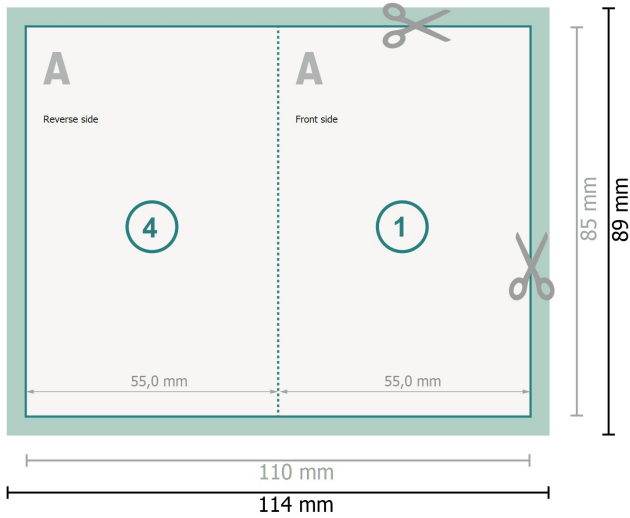

Folded Cards, Portrait, 5.5 x 8.5 cm

1 fold

Dataformat (incl. 2 mm bleed):

11,4 x 8,9 cm

bleed:

2 mm

Trimmed size:

11 x 8,5 cm

Trimmed size (closed):

5,5 x 8,5 cm

Safety margin:

4 mm

Maintaining space between the text/information and the edge of the trimmed format prevents undesirable cuts.

Explanation of symbols

 Bleed

 Reading direction

 Trimmed size

 Data format

 Creasing/Folding

Please note:

Allow for trim allowance and safety margin according to instructions.

Arrange background graphics, images or graphics up to the edge of the data format.