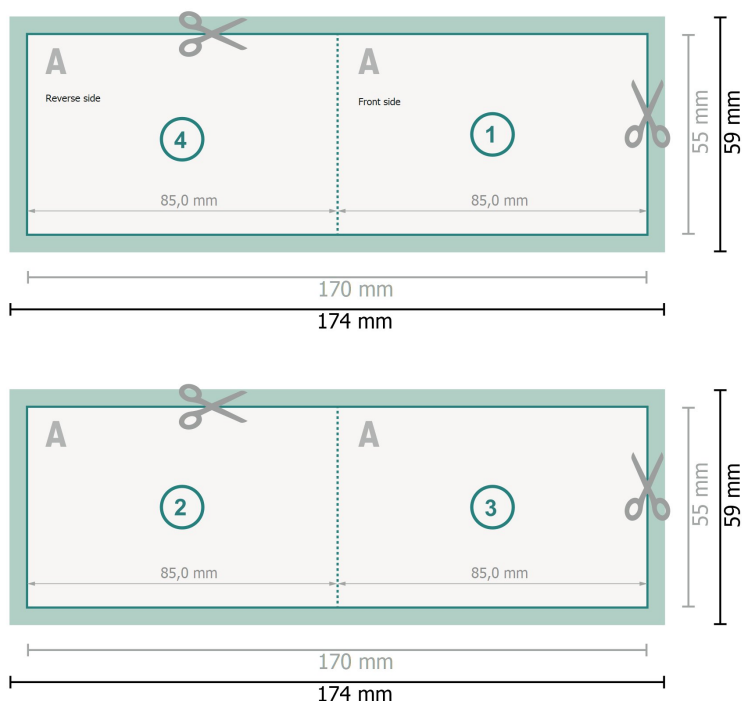

Folded Cards, Landscape, 8.5 x 5.5 cm

1 fold

Dataformat (incl. 2 mm bleed):

17,4 x 5,9 cm

bleed:

2 mm

Trimmed size:

17 x 5,5 cm

Trimmed size (closed):

8,5 x 5,5 cm

Safety margin:

4 mm

Maintaining space between the text/information and the edge of the trimmed format prevents undesirable cuts.

Explanation of symbols

 Bleed

 Reading direction

 Trimmed size

 Data format

 Creasing/Folding

Please note:

Allow for trim allowance and safety margin according to instructions.

Arrange background graphics, images or graphics up to the edge of the data format.