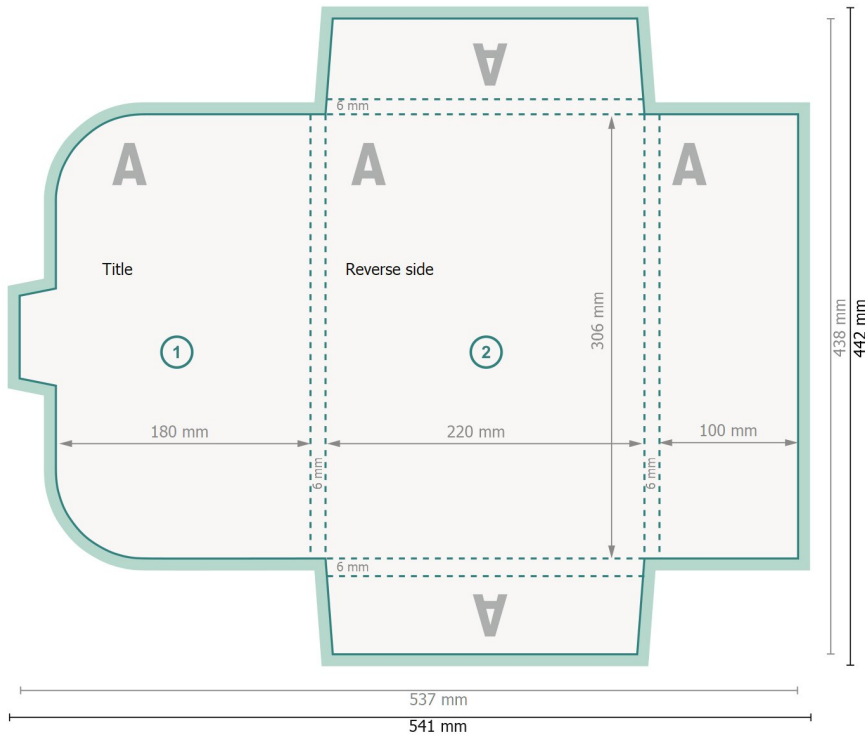

Gift card holder with tuck tab flap for A4, printed on one side

#22 fold-in flaps on all sides

Outside

Dataformat (incl. 2 mm bleed):

54,1 x 44,2 cm

Trimmed size:

53,7 x 43,8 cm

Trimmed size (closed):

22 x 30,6 cm

bleed:

2 mm

Safety margin:

4 mm

Maintaining space between the text/information and the edge of the trimmed format prevents undesirable cuts.

Explanation of symbols

-  Bleed
-  Reading direction
-  Trimmed size
-  Data format
-  We will cut/perforate your product here
-  Creasing/Folding

Please note:

Allow for trim allowance and safety margin according to instructions.

Arrange background graphics, images or graphics up to the edge of the data format.

Tolerances may occur during production due to cutting, punching and folding processes.