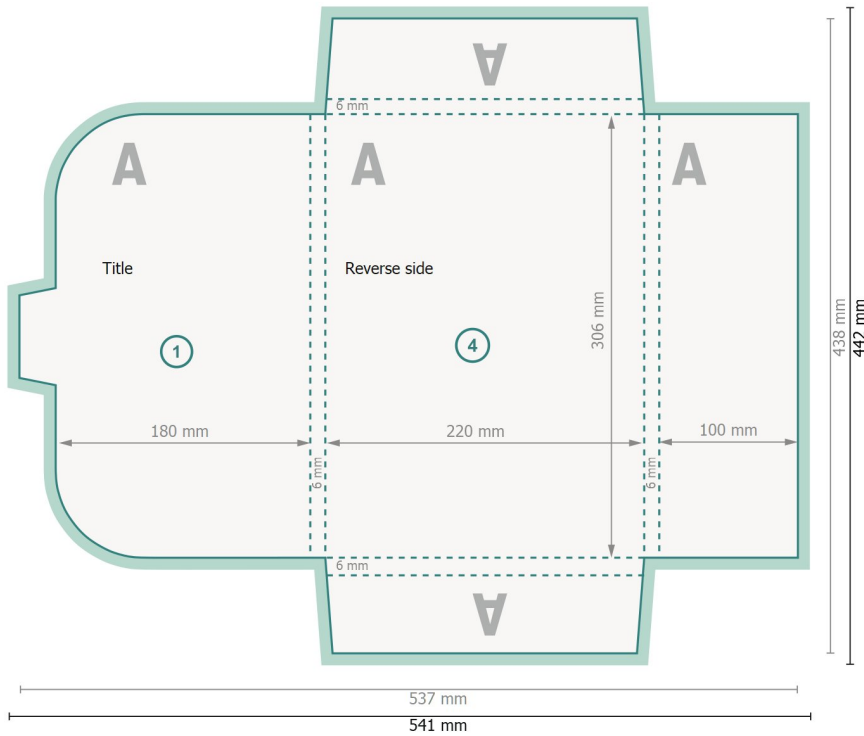

Gift card holder with tuck tab flap for A4, printed on both sides

#22 fold-in flaps on all sides

Outside

Dataformat (incl. 2 mm bleed):
54,1 x 44,2 cm

Trimmed size:
53,7 x 43,8 cm

Trimmed size (closed):
22 x 30,6 cm

bleed:
2 mm

Safety margin:
4 mm

Maintaining space between the text/information and the edge of the trimmed format prevents undesirable cuts.

Inside

Explanation of symbols

-  Bleed
-  Reading direction
-  Trimmed size
-  Data format
-  We will cut/perforate your product here
-  Creasing/Folding

Please note:

Allow for trim allowance and safety margin according to instructions.

Arrange background graphics, images or graphics up to the edge of the data format.

Tolerances may occur during production due to cutting, punching and folding processes.