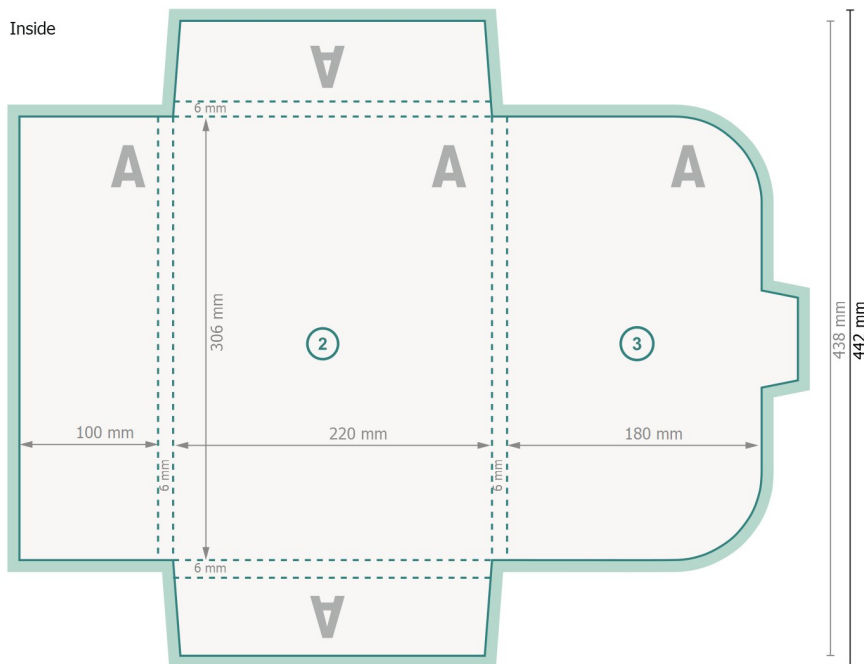

Gift card holder with tuck tab flap for A4, printed on both sides

#22 fold-in flaps on all sides

Outside

Dataformat (incl. 2 mm bleed):
54,1 x 44,2 cm

Trimmed size:
53,7 x 43,8 cm

Trimmed size (closed):
22 x 30,6 cm

bleed:
2 mm

Safety margin:
4 mm

Maintaining space between the text/information and the edge of the trimmed format prevents undesirable cuts.

Inside

Explanation of symbols

-  Bleed
-  Reading direction
-  Trimmed size
-  Data format
-  We will cut/perforate your product here
-  Creasing/Folding

Please note:

Allow for trim allowance and safety margin according to instructions.

Arrange background graphics, images or graphics up to the edge of the data format.

Tolerances may occur during production due to cutting, punching and folding processes.