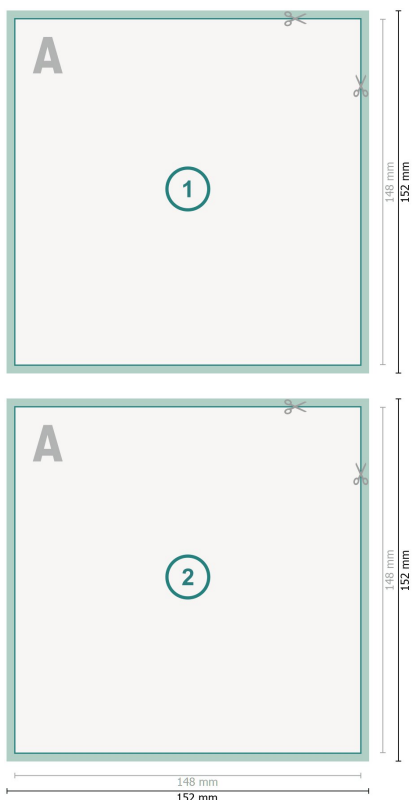

Flyers & Leaflets, A5-Square, printed on both sides

Dataformat (incl. 2 mm bleed):

15,2 x 15,2 cm

bleed:

2 mm

Trimmed size:

14,8 x 14,8 cm

Safety margin:

4 mm

Maintaining space between the text/information and the edge of the trimmed format prevents undesirable cuts.

Explanation of symbols

-  Bleed
-  Reading direction
-  Trimmed size
-  Data format
-  We will cut/perforate your product here

Please note:

Allow for trim allowance and safety margin according to instructions.

Arrange background graphics, images or graphics up to the edge of the data format.

Tolerances may occur during production due to cutting, punching and folding processes.