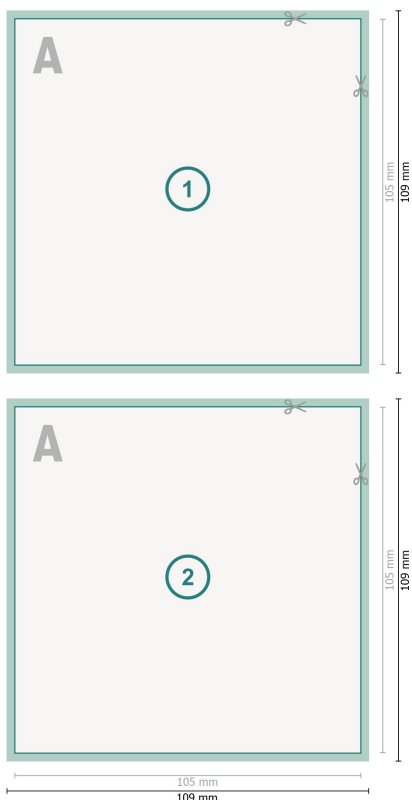

Flyers & Leaflets, A6-Square, printed on both sides

Dataformat (incl. 2 mm bleed):

10,9 x 10,9 cm

bleed:

2 mm

Trimmed size:

10,5 x 10,5 cm

Safety margin:

4 mm

Maintaining space between the text/information and the edge of the trimmed format prevents undesirable cuts.

Explanation of symbols

-  Bleed
-  Reading direction
-  Trimmed size
-  Data format
-  We will cut/perforate your product here

Please note:

Allow for trim allowance and safety margin according to instructions.

Arrange background graphics, images or graphics up to the edge of the data format.

Tolerances may occur during production due to cutting, punching and folding processes.