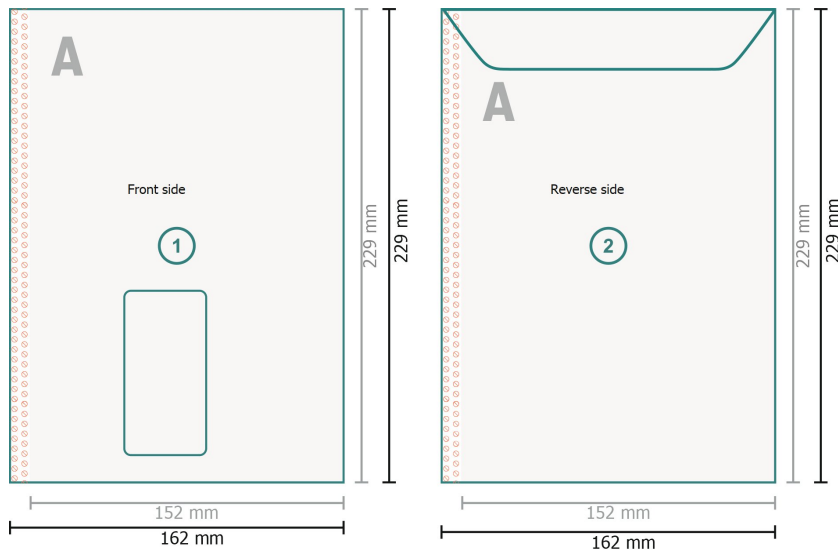

# Versandtasche C5, 4/4-farbig

with window left, 90 gsm offset paper

**Trimmed size:**  
16,2 x 22,9 cm

**Printable area:**  
15,2 x 22,9 cm

**Safety margin:**  
4 mm

Maintaining space between the text/information and the edge of the trimmed format prevents undesirable cuts.

## Explanation of symbols

-  Bleed
-  Reading direction
-  Trimmed size
-  Data format
-  We will cut/perforate your product here
-  Not printable
-  Creasing/Folding

## Please note:

Allow for trim allowance and safety margin according to instructions.

Arrange background graphics, images or graphics up to the edge of the data format.

Tolerances may occur during production due to cutting, punching and folding processes.