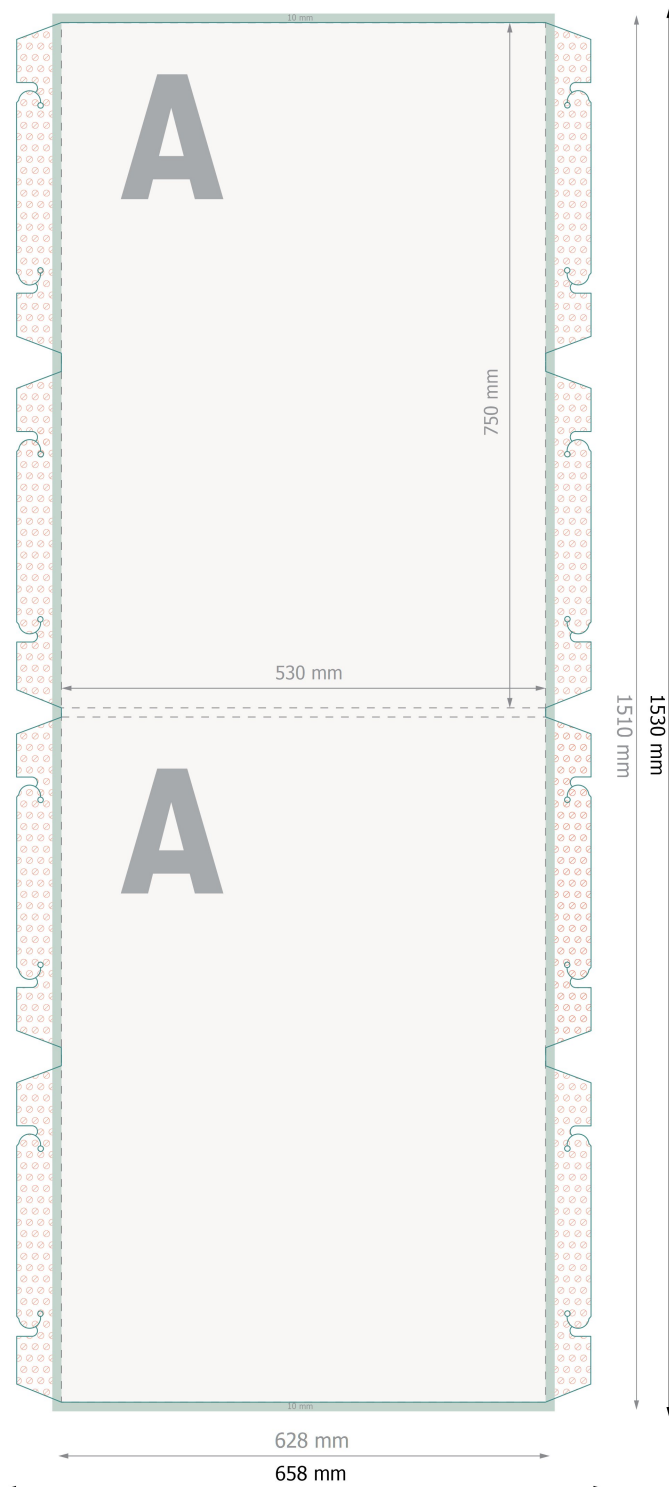

Ellipse display, small, 53 x 151 cm

Data format:
65,8 x 153 cm

Trimmed size:
62,8 x 151 cm

Printable area:
53 x 151 cm

Fold-over edge:
1 cm

Safety margin:
10 mm

Maintaining space between the text/information and the edge of the trimmed format prevents undesirable cuts.

Explanation of symbols

—|— Trimmed size

—|— Data format

—|— Printable area

█ Fold-over edge

Please remove the die line from the download template before generating your printfiles. Please provide a second file (view file) to specify the position of the die line.

Please note:

Allow for trim allowance and safety margin according to instructions.

Arrange background graphics, images or graphics up to the edge of the data format.

Tolerances may occur during production due to cutting, punching and folding processes.