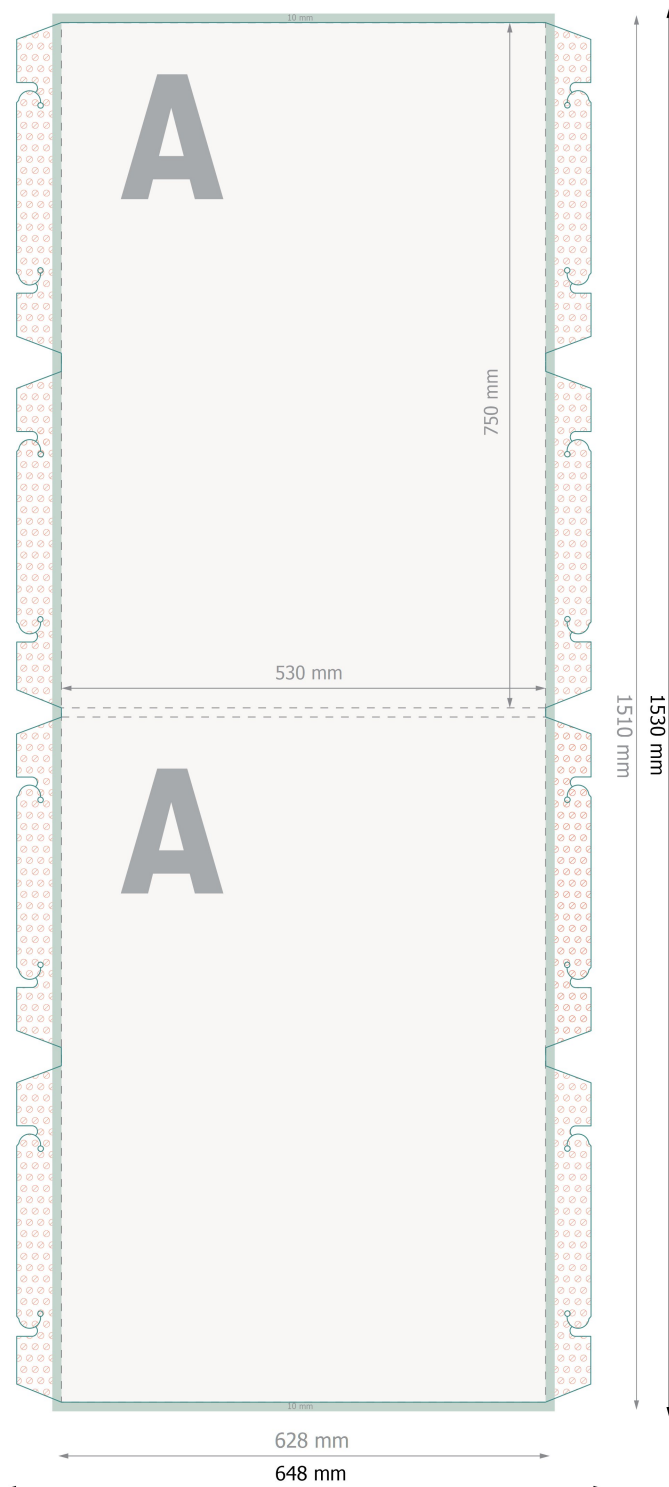

Ellipse display, small, 53 x 151 cm

Data format:
64,8 x 153 cm

Trimmed size:
62,8 x 151 cm

Printable area:
53 x 151 cm

Fold-over edge:
1 cm

Safety margin:
10 mm

Maintaining space between the text/information and the edge of the trimmed format prevents undesirable cuts.

Explanation of symbols

—| Trimmed size

—| Data format

—| Printable area

█ Fold-over edge

Please remove the die line from the download template before generating your printfiles. Please provide a second file (view file) to specify the position of the die line.

Please note:

Allow for trim allowance and safety margin according to instructions.

Arrange background graphics, images or graphics up to the edge of the data format.

Tolerances may occur during production due to cutting, punching and folding processes.