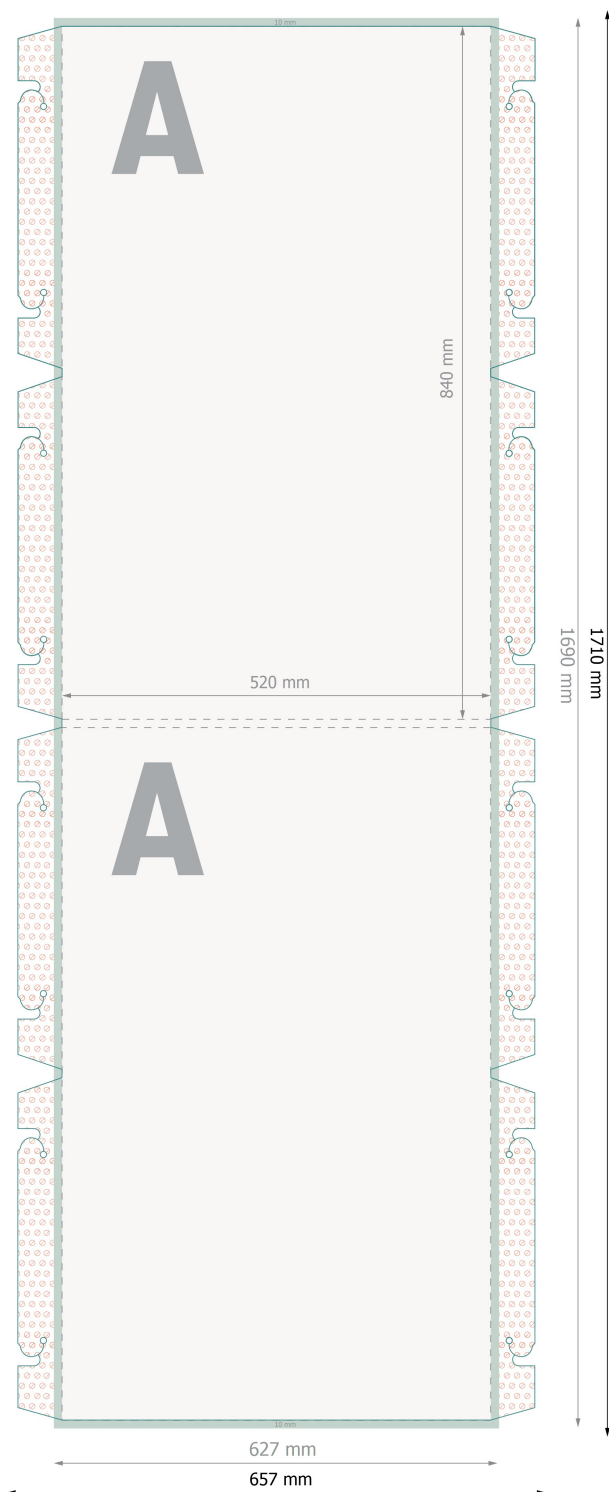

Ellipse display, medium, 52 x 169 cm

Please remove the die line from the download template before generating your printfiles.
Please provide a second file (view file) to specify the position of the die line.

Data format:
65,7 x 171 cm

Trimmed size:
62,7 x 169 cm

Printable area:
52 x 169 cm

Fold-over edge:
1 cm

Safety margin:
10 mm

Maintaining space between the text/information and the edge of the trimmed format prevents undesirable cuts.

Explanation of symbols

—|— Trimmed size

—|— Data format

—|— Printable area

—|— Fold-over edge

Please note:

Allow for trim allowance and safety margin according to instructions.

Arrange background graphics, images or graphics up to the edge of the data format.

Tolerances may occur during production due to cutting, punching and folding processes.

Printing data: Instructions and templates can be found under the menu item *Printing data* at www.onlineprinters.co.uk