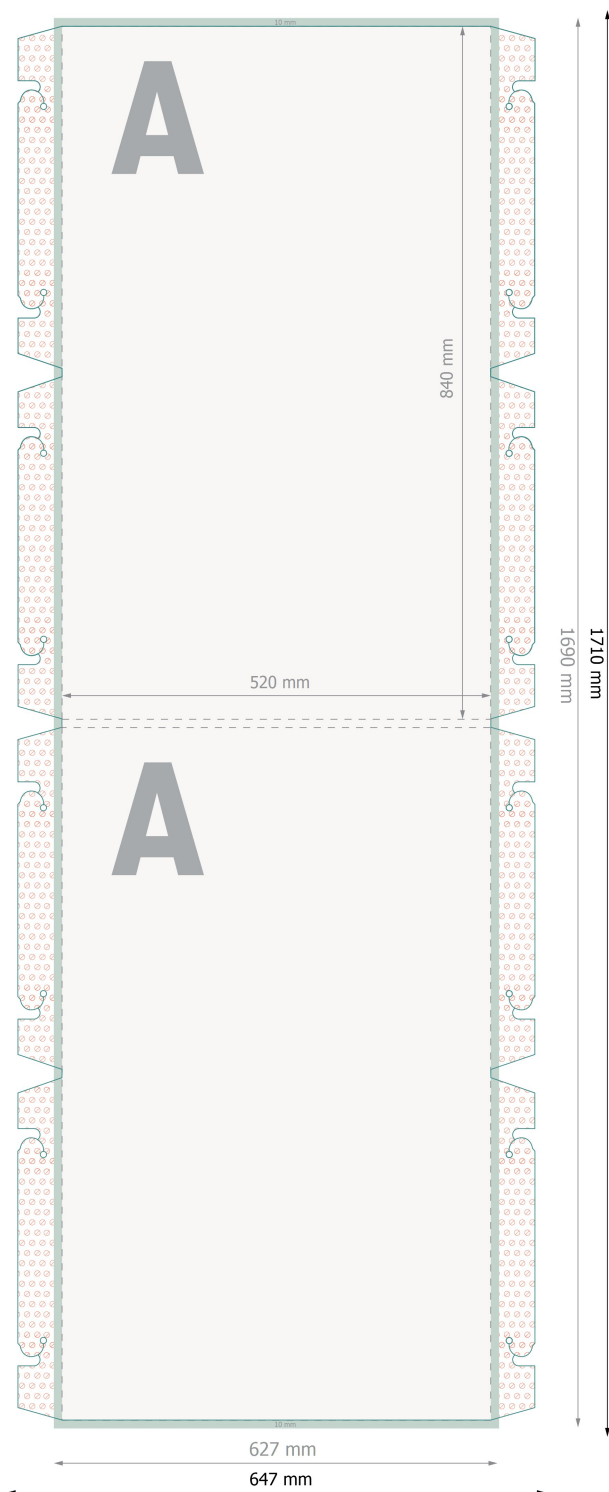

Ellipse display, medium, 52 x 169 cm

Please remove the die line from the download template before generating your printfiles.
Please provide a second file (view file) to specify the position of the die line.

Data format:
64,7 x 171 cm

Trimmed size:
62,7 x 169 cm

Printable area:
52 x 169 cm

Fold-over edge:
1 cm

Safety margin:
10 mm

Maintaining space between the text/information and the edge of the trimmed format prevents undesirable cuts.

Explanation of symbols

—|— Trimmed size

—|— Data format

—|— Printable area

█ Fold-over edge

Please note:

Allow for trim allowance and safety margin according to instructions.

Arrange background graphics, images or graphics up to the edge of the data format.

Tolerances may occur during production due to cutting, punching and folding processes.

Printing data: Instructions and templates can be found under the menu item *Printing data* at www.onlineprinters.co.uk