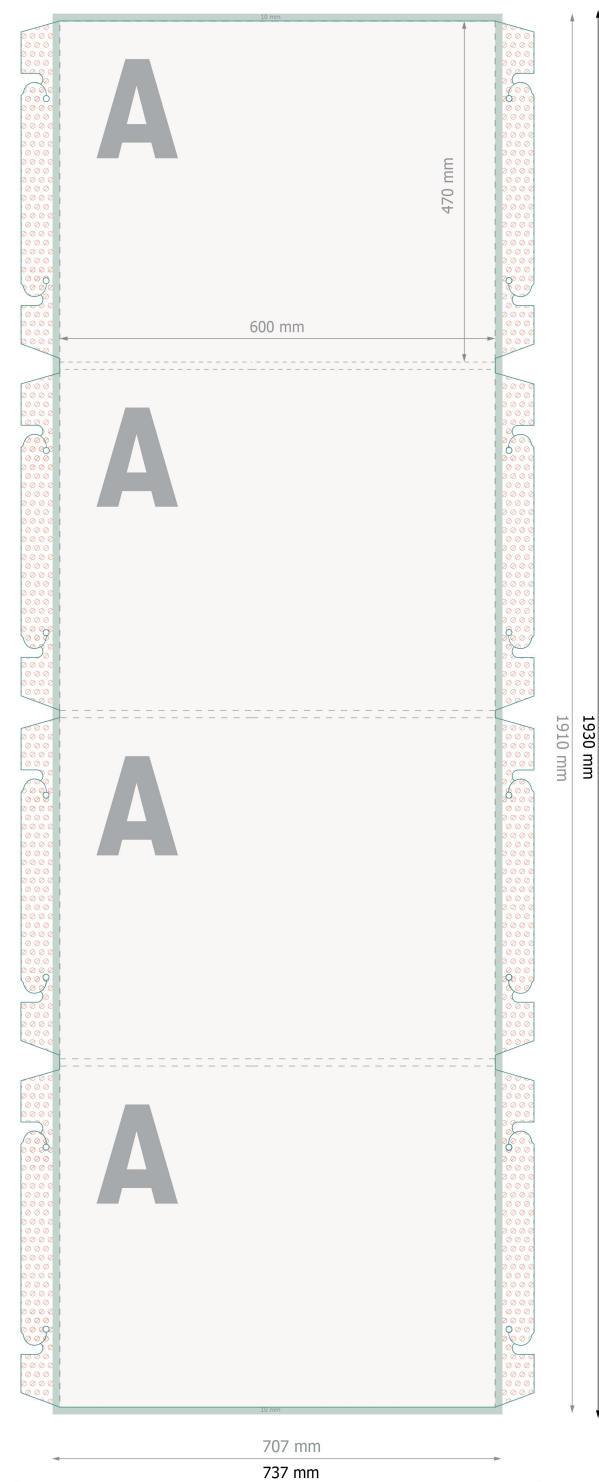

# Ellipse display, large, 60 x 191 cm

Please remove the die line from the download template before generating your printfiles. Please provide a second file (view file) to specify the position of the die line.

**Data format:**  
73,7 x 193 cm

**Trimmed size:**  
70,7 x 191 cm

**Printable area:**  
60 x 191 cm

**Fold-over edge:**  
1 cm

**Safety margin:**  
10 mm

Maintaining space between the text/information and the edge of the trimmed format prevents undesirable cuts.

## Explanation of symbols

—| Trimmed size

—| Data format

—| Printable area

—| Fold-over edge

## Please note:

Allow for trim allowance and safety margin according to instructions.

Arrange background graphics, images or graphics up to the edge of the data format.

Tolerances may occur during production due to cutting, punching and folding processes.