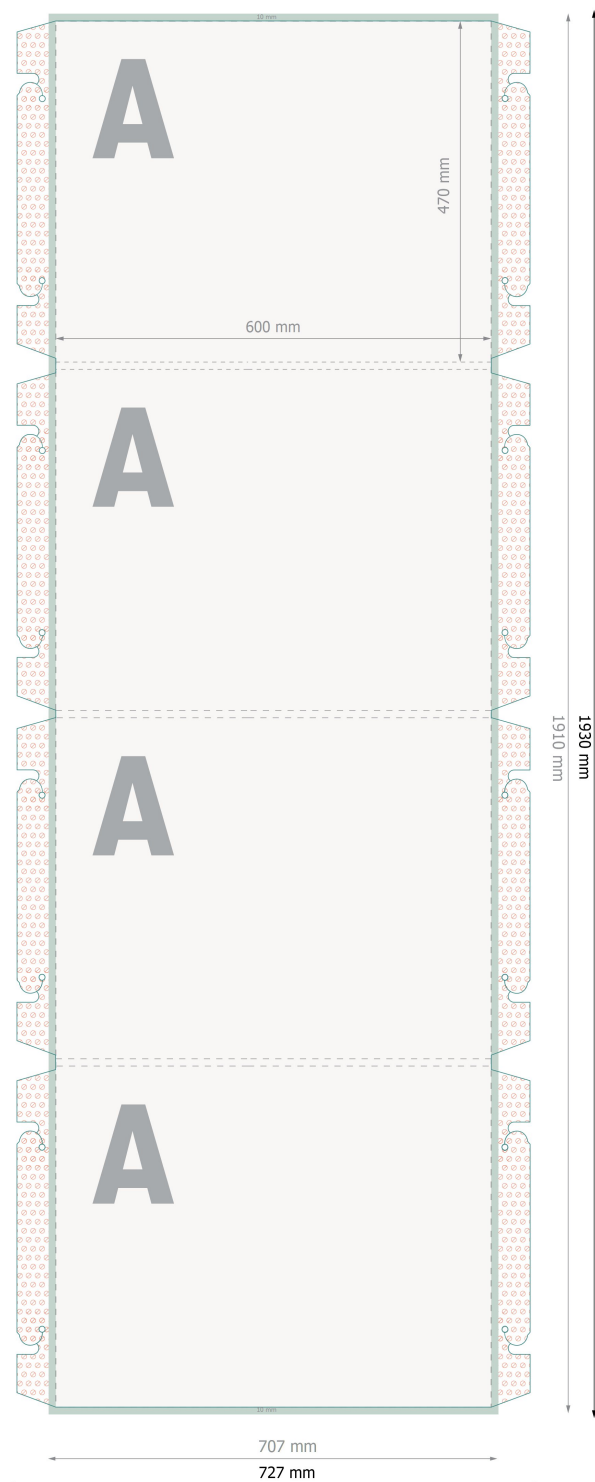

Ellipse display, large, 60 x 191 cm

Please remove the die line from the download template before generating your printfiles. Please provide a second file (view file) to specify the position of the die line.

Data format:
72,7 x 193 cm

Trimmed size:
70,7 x 191 cm

Printable area:
60 x 191 cm

Fold-over edge:
1 cm

Safety margin:
10 mm
Maintaining space between the text/information and the edge of the trimmed format prevents undesirable cuts.

Explanation of symbols

-  Trimmed size
-  Data format
-  Printable area
-  Fold-over edge

Please note:

Allow for trim allowance and safety margin according to instructions.

Arrange background graphics, images or graphics up to the edge of the data format.

Tolerances may occur during production due to cutting, punching and folding processes.

Printing data: Instructions and templates can be found under the menu item *Printing data* at www.onlineprinters.co.uk