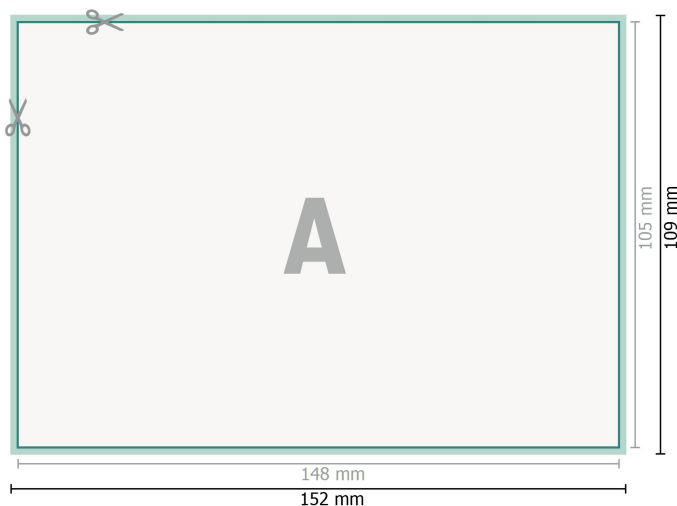

Front side

Reverse side

Dataformat (incl. 2 mm bleed):

15,2 x 10,9 cm

bleed:

2 mm

Trimmed size:

14,8 x 10,5 cm

Safety margin:

4 mm

Maintaining space between the text/information and the edge of the trimmed format prevents undesirable cuts.

Explanation of symbols

-  Bleed
-  Reading direction
-  Trimmed size
-  Data format
-  We will cut/perforate your product here

Please note:

Allow for trim allowance and safety margin according to instructions.

Arrange background graphics, images or graphics up to the edge of the data format.

Tolerances may occur during production due to cutting, punching and folding processes.