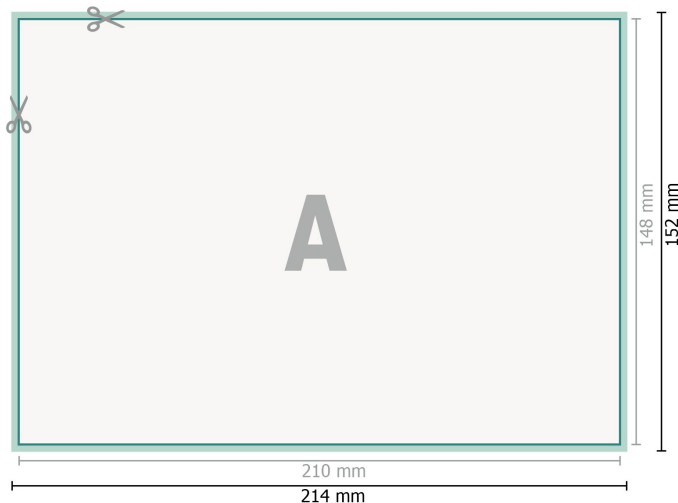

Front side

Reverse side

**Dataformat (incl. 2 mm bleed):**

21,4 x 15,2 cm

**bleed:**

2 mm

**Trimmed size:**

21 x 14,8 cm

**Safety margin:**

4 mm

Maintaining space between the text/information and the edge of the trimmed format prevents undesirable cuts.

**Explanation of symbols**

-  Bleed
-  Reading direction
-  Trimmed size
-  Data format
-  We will cut/perforate your product here

**Please note:**

Allow for trim allowance and safety margin according to instructions.

Arrange background graphics, images or graphics up to the edge of the data format.

Tolerances may occur during production due to cutting, punching and folding processes.