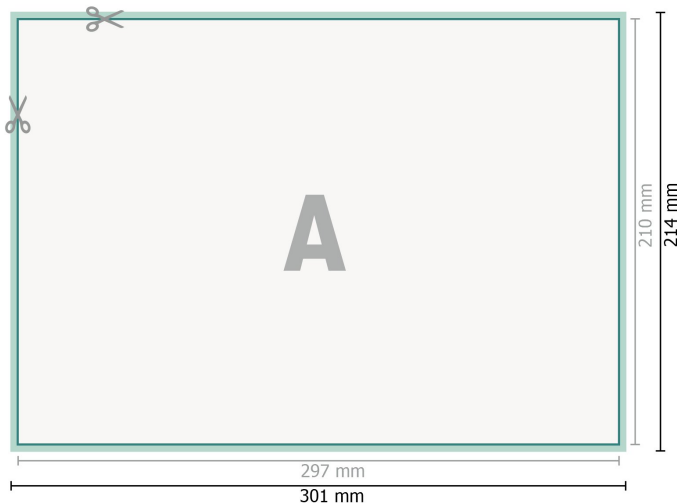

Front side

Reverse side

**Dataformat (incl. 2 mm bleed):**

30,1 x 21,4 cm

**bleed:**

2 mm

**Trimmed size:**

29,7 x 21 cm

**Safety margin:**

4 mm

Maintaining space between the text/information and the edge of the trimmed format prevents undesirable cuts.

**Explanation of symbols**

-  Bleed
-  Reading direction
-  Trimmed size
-  Data format
-  We will cut/perforate your product here

**Please note:**

Allow for trim allowance and safety margin according to instructions.

Arrange background graphics, images or graphics up to the edge of the data format.

Tolerances may occur during production due to cutting, punching and folding processes.