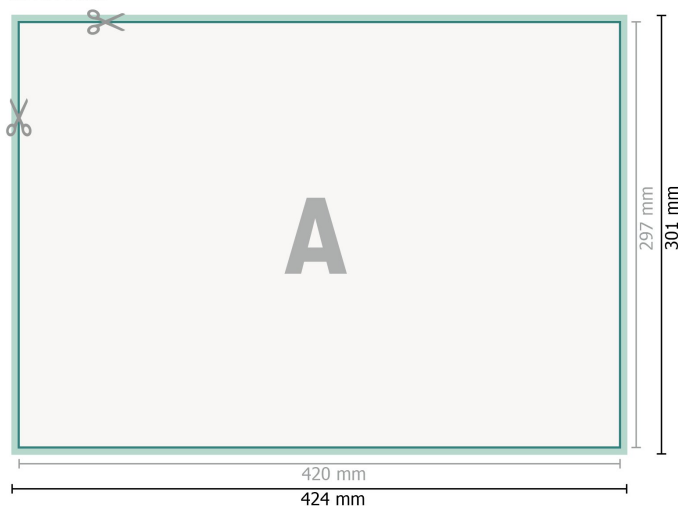

Front side

Reverse side

Dataformat (incl. 2 mm bleed):

42,4 x 30,1 cm

bleed:

2 mm

Trimmed size:

42 x 29,7 cm

Safety margin:

4 mm

Maintaining space between the text/information and the edge of the trimmed format prevents undesirable cuts.

Explanation of symbols

-  Bleed
-  Reading direction
-  Trimmed size
-  Data format
-  We will cut/perforate your product here

Please note:

Allow for trim allowance and safety margin according to instructions.

Arrange background graphics, images or graphics up to the edge of the data format.

Tolerances may occur during production due to cutting, punching and folding processes.