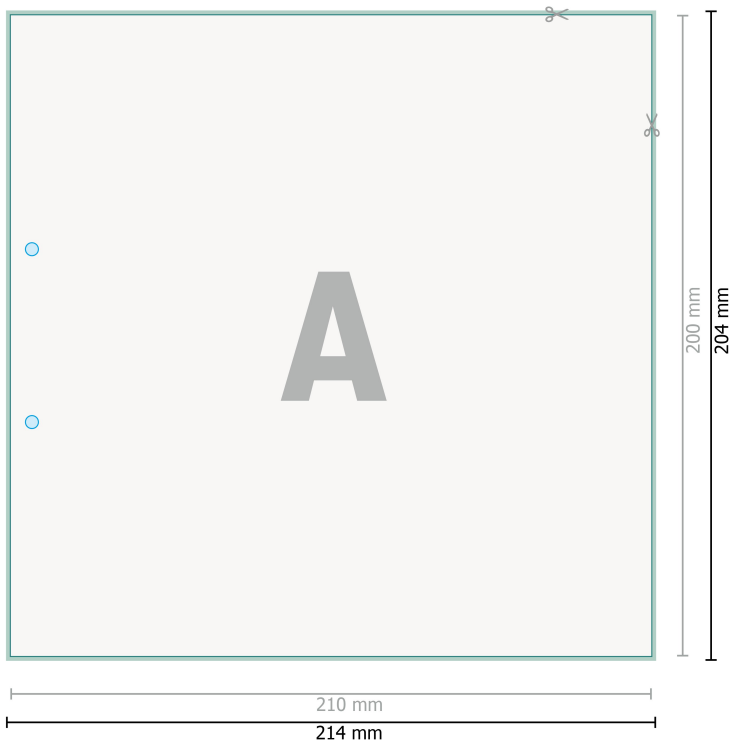

Letterheads, 21 x 20 cm, printed on one side  
no fold

Optional drilled holes

**Dataformat (incl. 2 mm bleed):**

21,4 x 20,4 cm

**bleed:**

2 mm

**Trimmed size:**

21 x 20 cm

**Safety margin:**

4 mm

Maintaining space between the text/information and the edge of the trimmed format prevents undesirable cuts.

**Explanation of symbols**

 Bleed

 Reading direction

 Trimmed size

 Data format

 We will cut/perforate your product here

**Please note:**

Allow for trim allowance and safety margin according to instructions.

Arrange background graphics, images or graphics up to the edge of the data format.