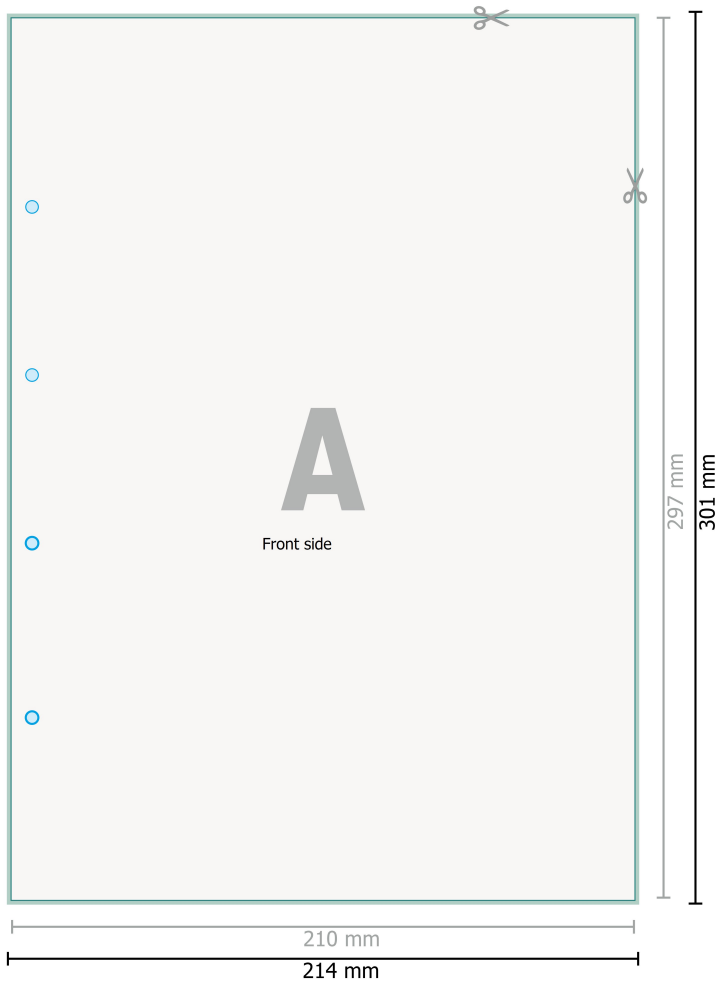

Letterheads, A4, printed on one side

no fold

● Optional drilled holes

Dataformat (incl. 2 mm bleed):

21,4 x 30,1 cm

bleed:

2 mm

Trimmed size:

21 x 29,7 cm

Safety margin:

4 mm

Maintaining space between the text/information and the edge of the trimmed format prevents undesirable cuts.

Explanation of symbols

 Bleed

 Reading direction

 Trimmed size

 Data format

 We will cut/perforate your product here

Please note:

Allow for trim allowance and safety margin according to instructions.

Arrange background graphics, images or graphics up to the edge of the data format.

Tolerances may occur during production due to cutting, punching and folding processes.

Printing data: Instructions and templates can be found under the menu item *Printing data* at www.onlineprinters.co.uk