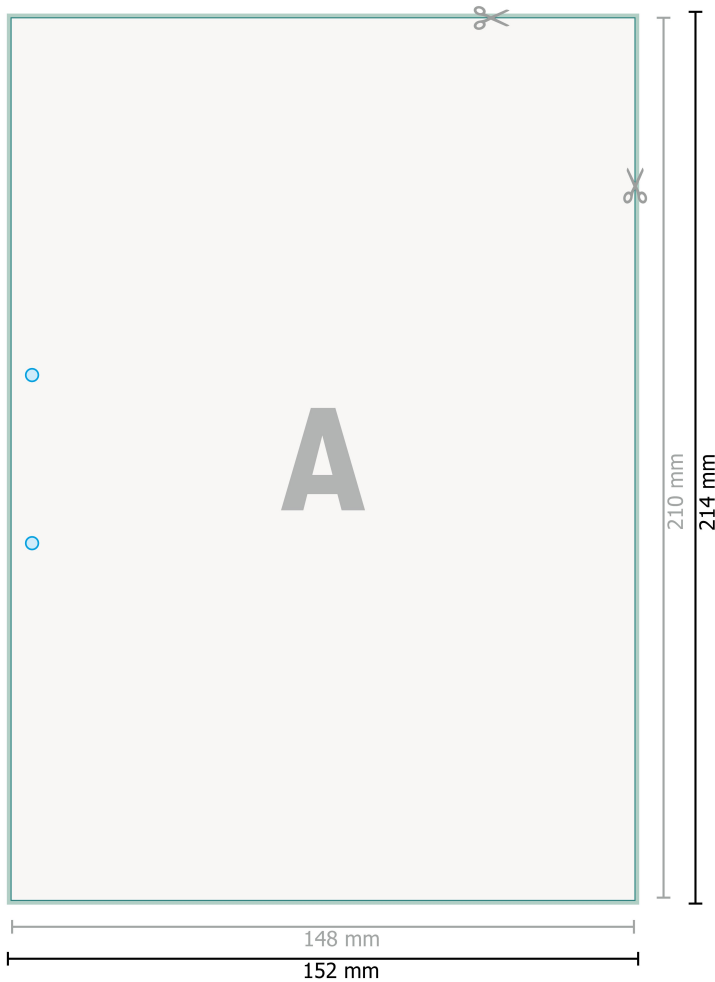

Letterheads, A5, printed on one side

no fold

○ Optional drilled holes

**Dataformat (incl. 2 mm bleed):**

15,2 x 21,4 cm

**bleed:**

2 mm

**Trimmed size:**

14,8 x 21 cm

**Safety margin:**

4 mm

Maintaining space between the text/information and the edge of the trimmed format prevents undesirable cuts.

**Explanation of symbols**

 Bleed

 Reading direction

 Trimmed size

 Data format

 We will cut/perforate your product here

**Please note:**

Allow for trim allowance and safety margin according to instructions.

Arrange background graphics, images or graphics up to the edge of the data format.